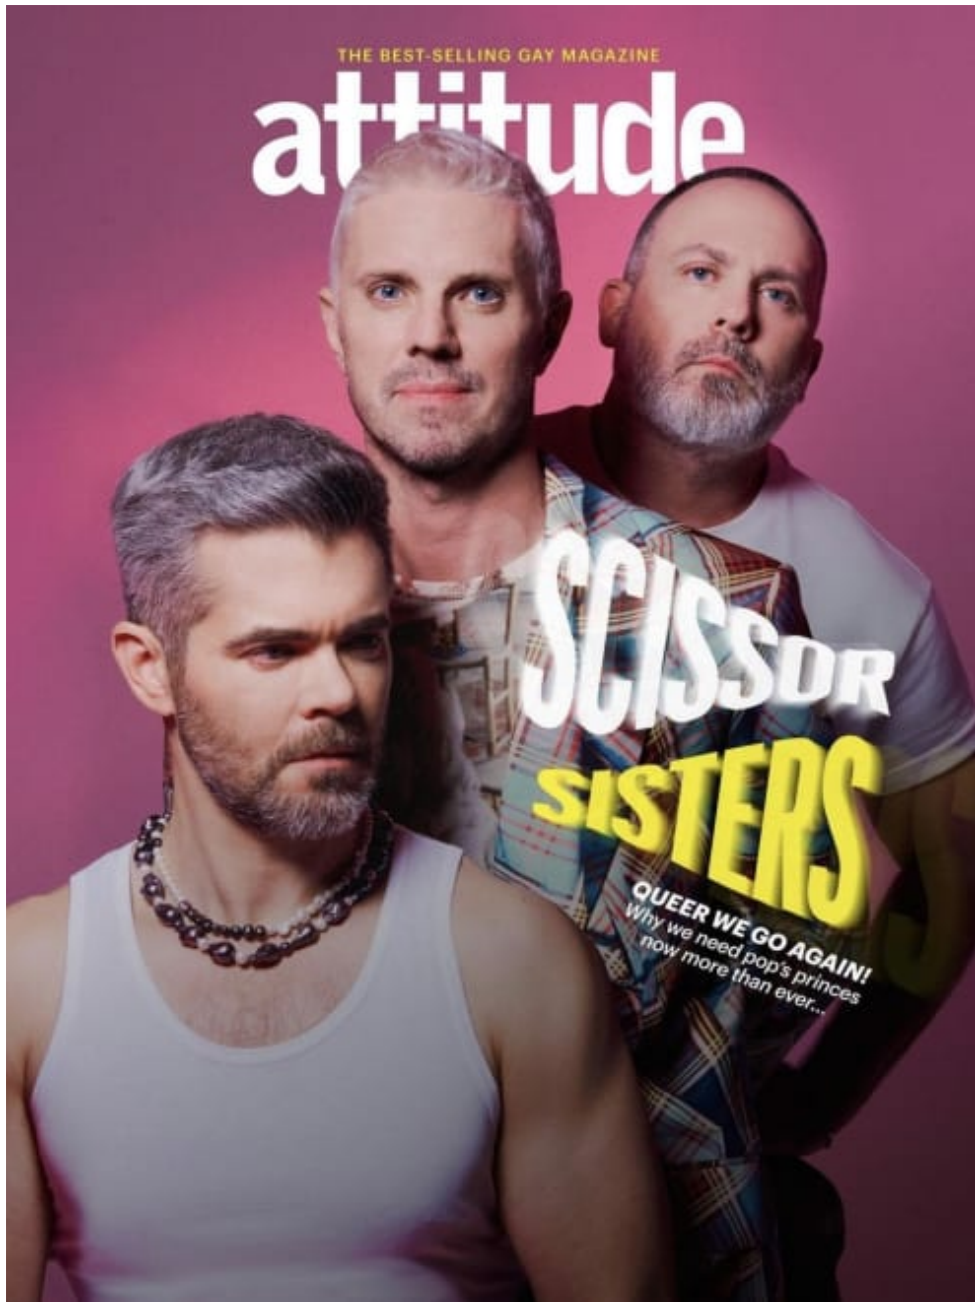

Grace Hayward
Hair & Makeup | Makeup
Celebrity