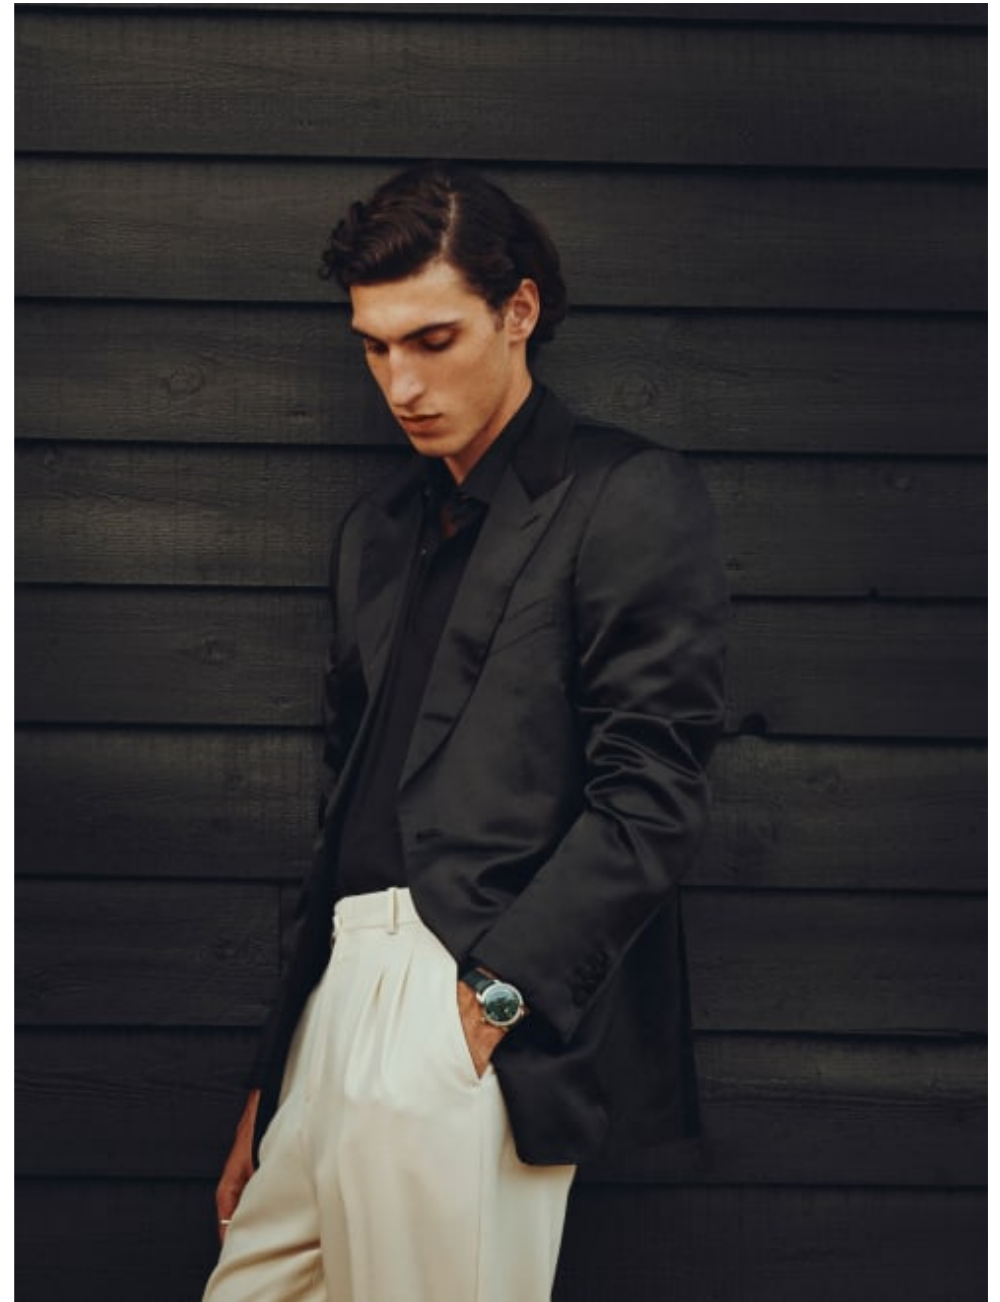

Grace Gilfeather
Stylists | Stylists - Mens
Men's Fashion

**CAROLHAYES
MANAGEMENT**
CREATIVE ARTIST & STYLE MANAGEMENT

020 7482 1555
www.carolhayesmanagement.co.uk

Grace Gilfeather
Stylists | Stylists - Mens
Men's Fashion