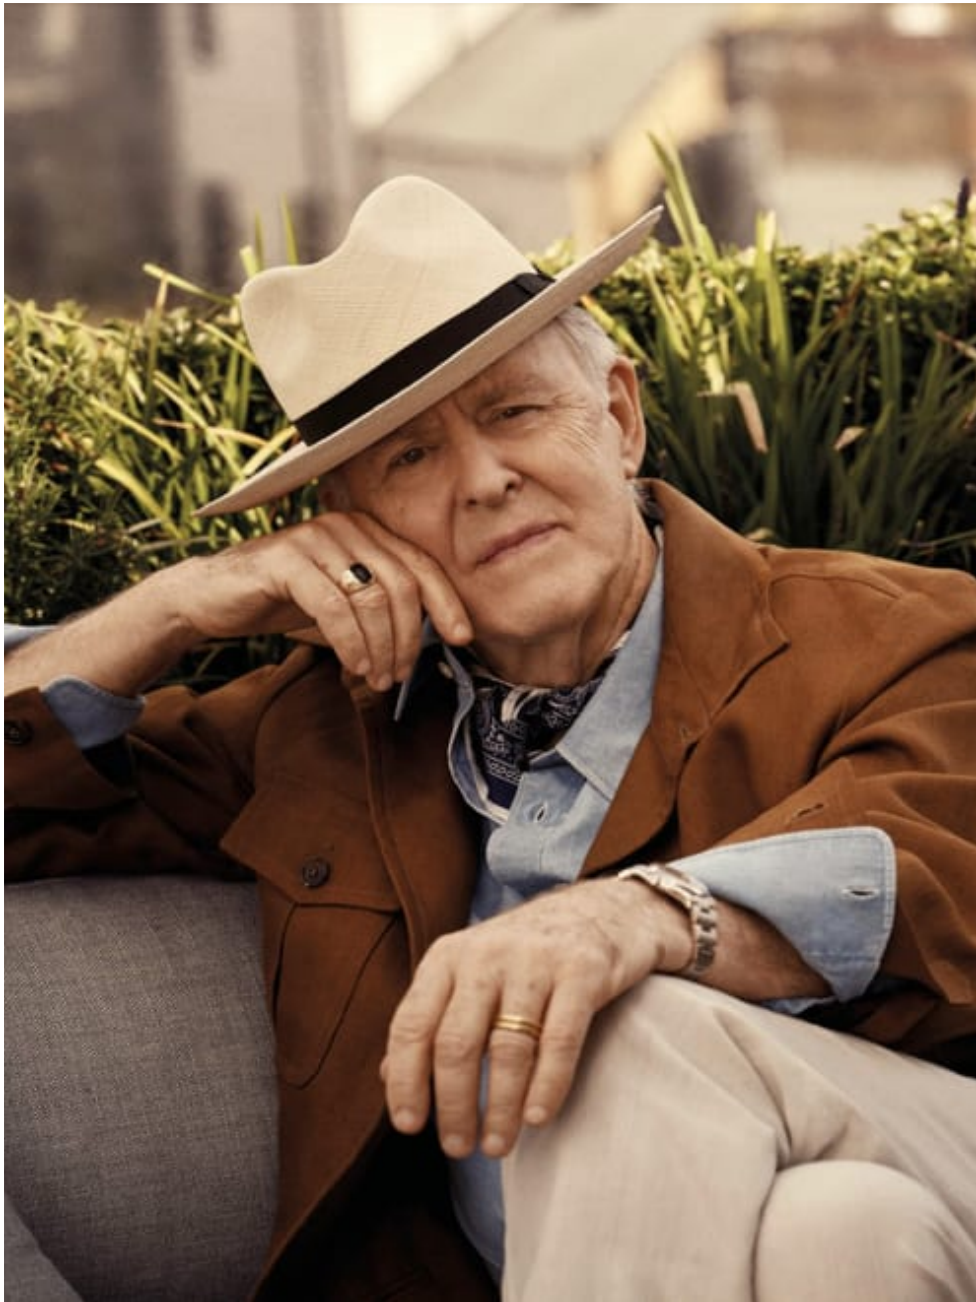

Grace Gilfeather
Stylists | Stylists - Mens
Men's Celebrity

CAROLHAYES
MANAGEMENT
CREATIVE ARTIST & STYLE MANAGEMENT

020 7482 1555
www.carolhayesmanagement.co.uk