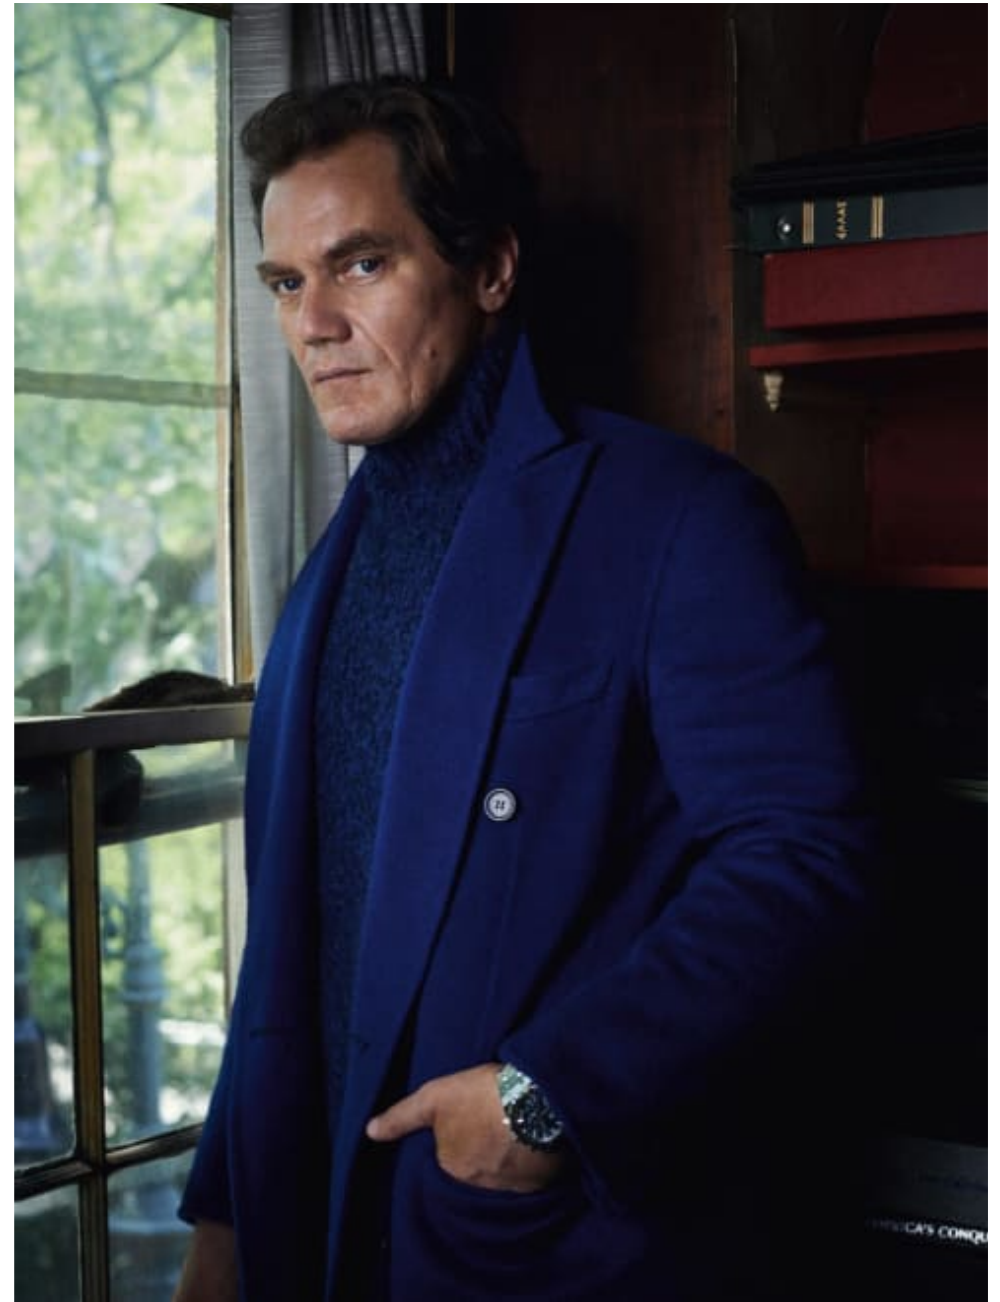

020 7482 1555  
[www.carolhayesmanagement.co.uk](http://www.carolhayesmanagement.co.uk)

**Grace Gilfeather**  
Stylists | Stylists - Mens  
Men's Celebrity

**CAROLHAYES  
MANAGEMENT**  
CREATIVE ARTIST & STYLE MANAGEMENT