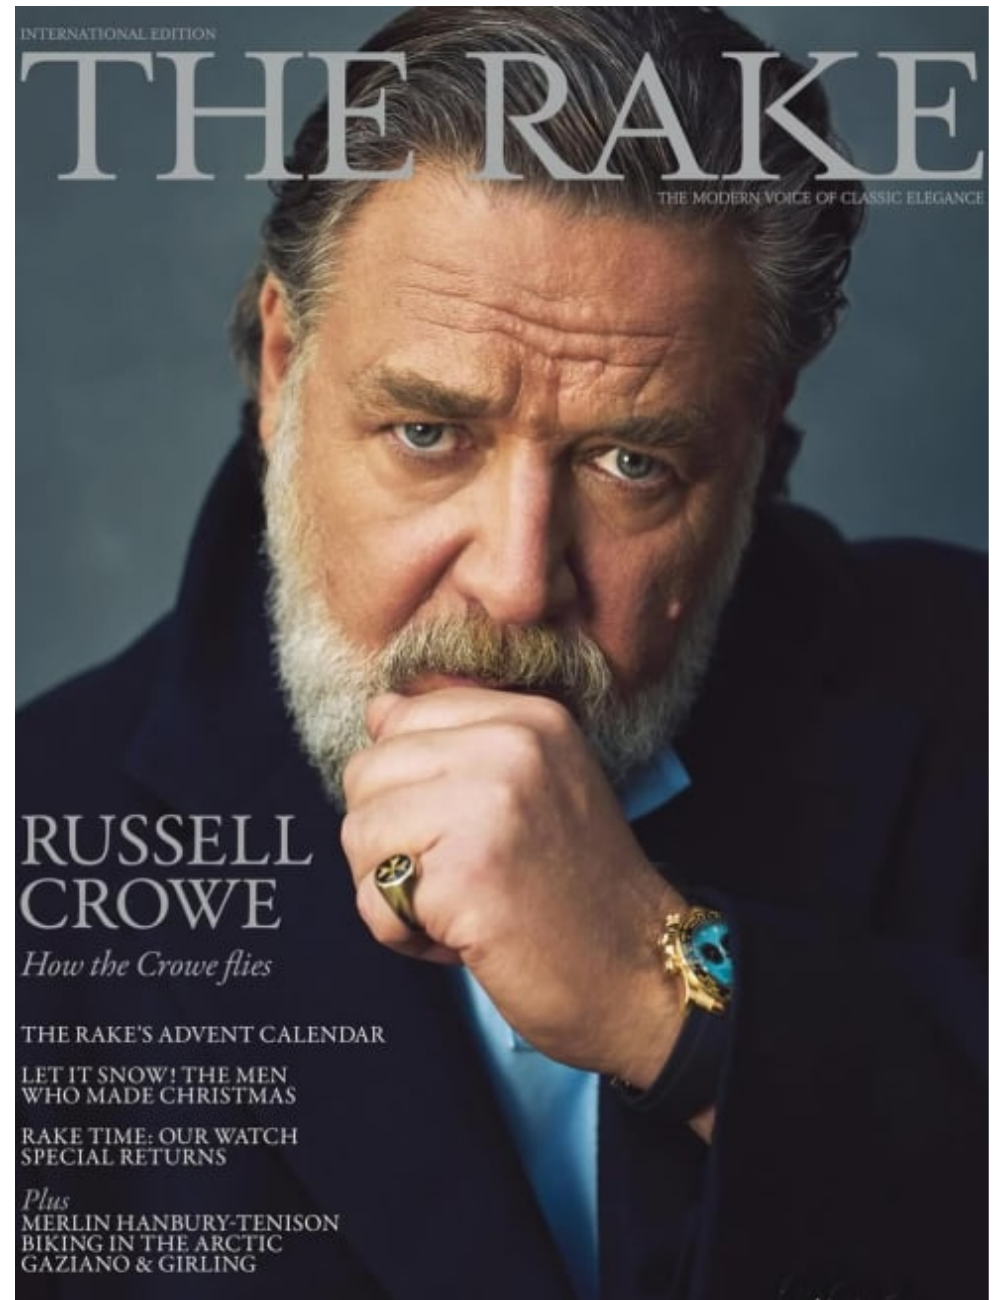

# Grace Gilfeather

Stylists | Stylists - Mens

Men's Celebrity

**Grace Gilfeather**  
Stylists | Stylists - Mens  
Men's Celebrity

**CAROLHAYES**  
**MANAGEMENT**  
CREATIVE ARTIST & STYLE MANAGEMENT

020 7482 1555  
[www.carolhayesmanagement.co.uk](http://www.carolhayesmanagement.co.uk)