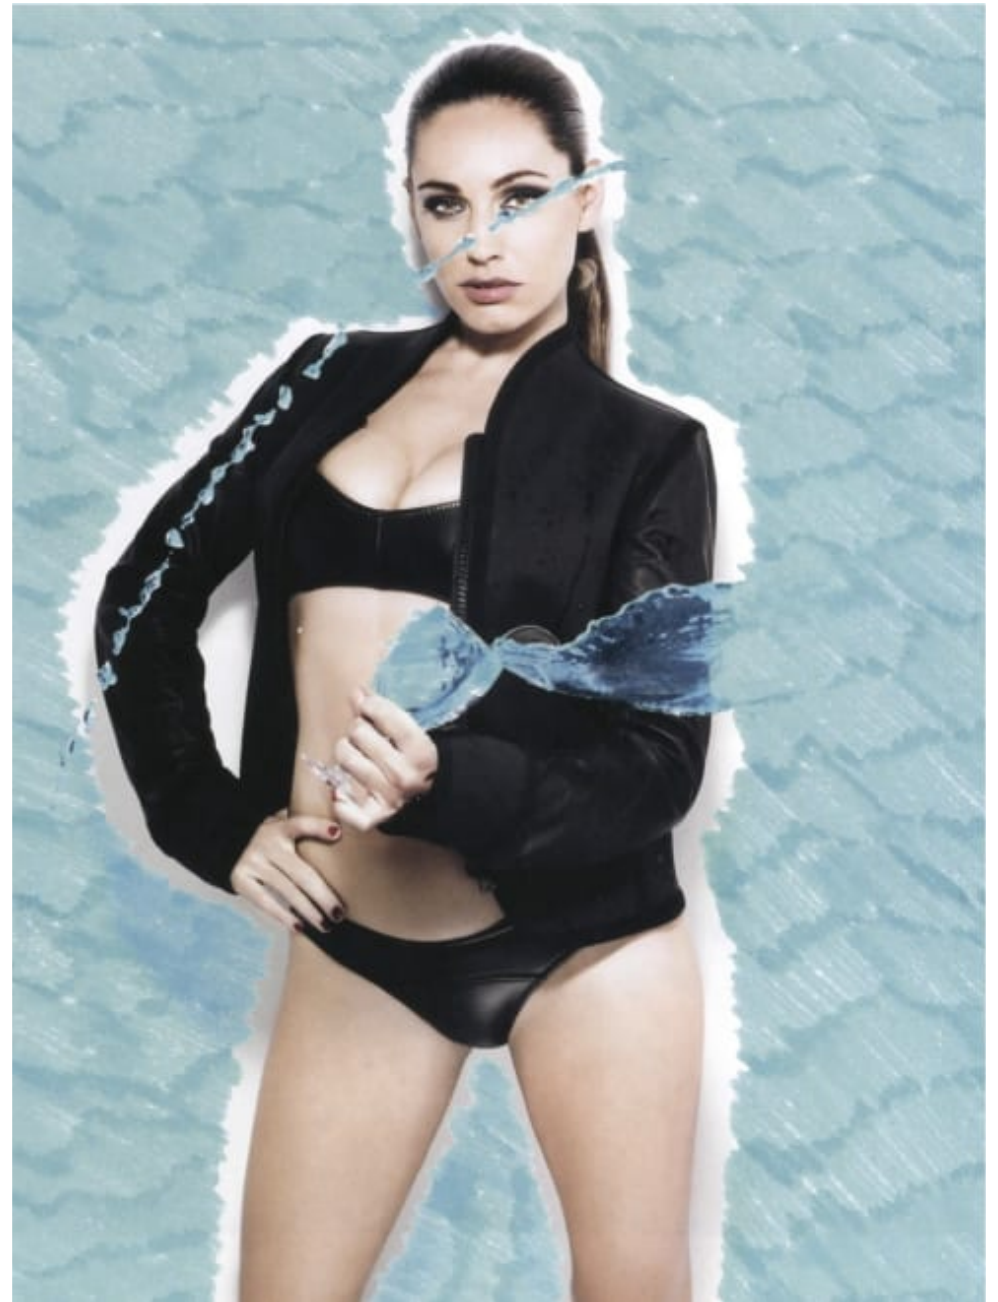

CAROLHAYES
MANAGEMENT
CREATIVE ARTIST & STYLE MANAGEMENT

020 7482 1555
www.carolhayesmanagement.co.uk