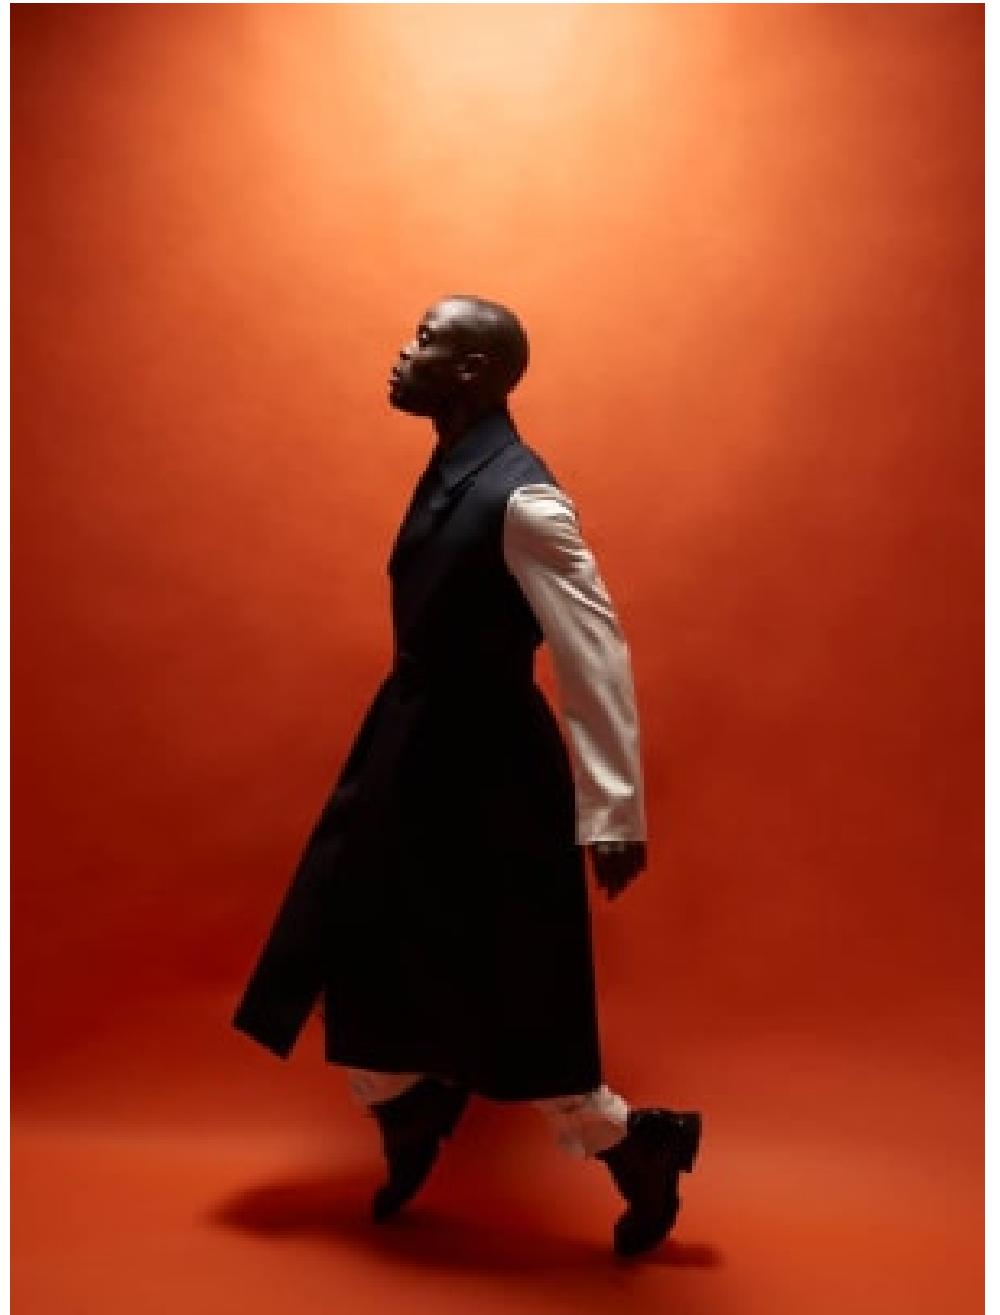

Mens Grooming
Mens Grooming

**CAROLHAYES
MANAGEMENT**
CREATIVE ARTIST & STYLE MANAGEMENT

020 7482 1555

www.carolhayesmanagement.co.uk

Ephraim Onyebule

Mens Grooming
Mens Grooming

**CAROLHAYES
MANAGEMENT**
CREATIVE ARTIST & STYLE MANAGEMENT