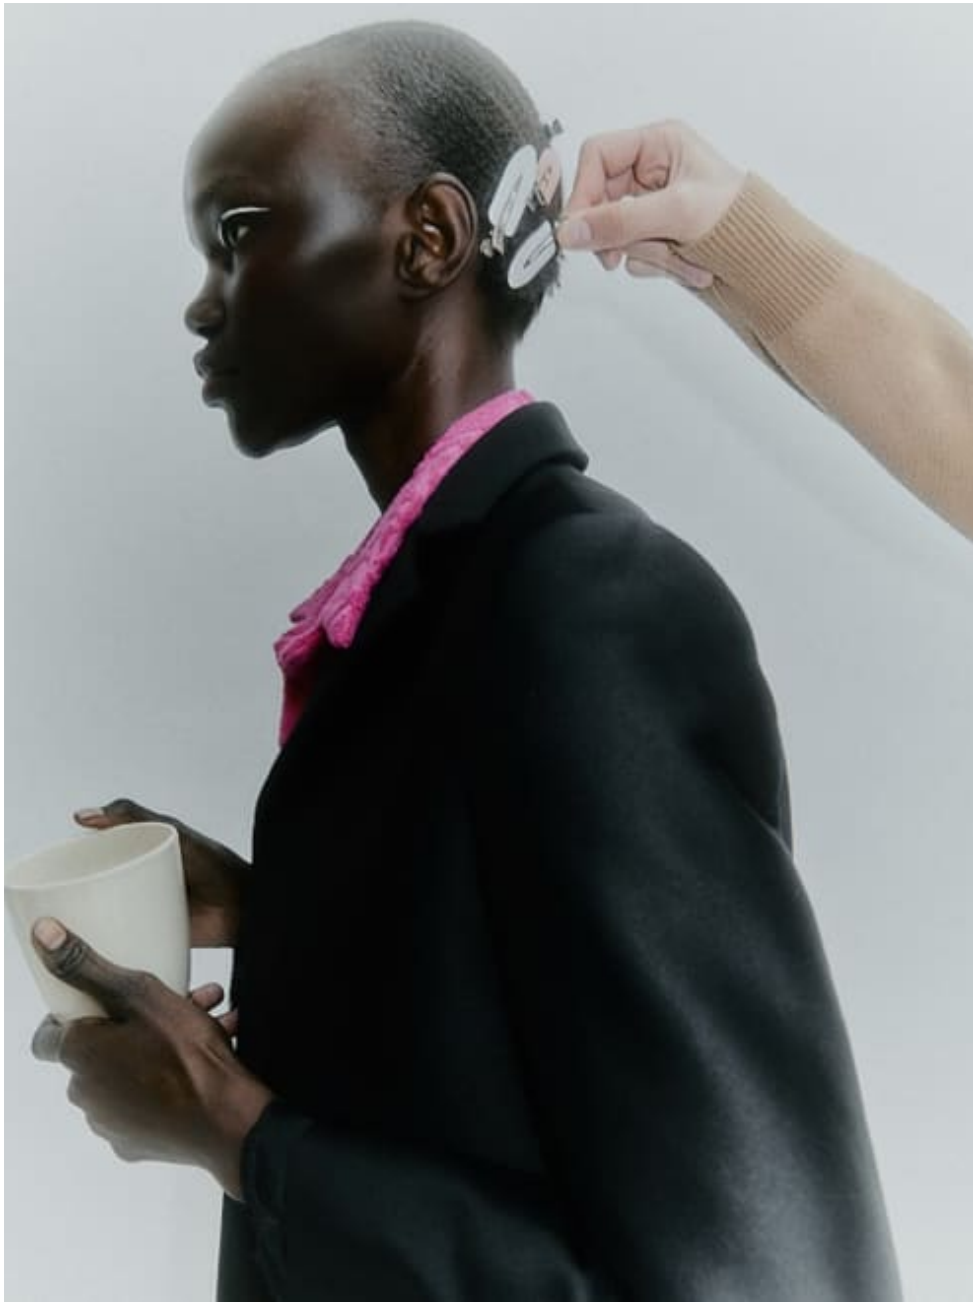

Emilie Plume - Paris

Makeup
Fashion & Beauty