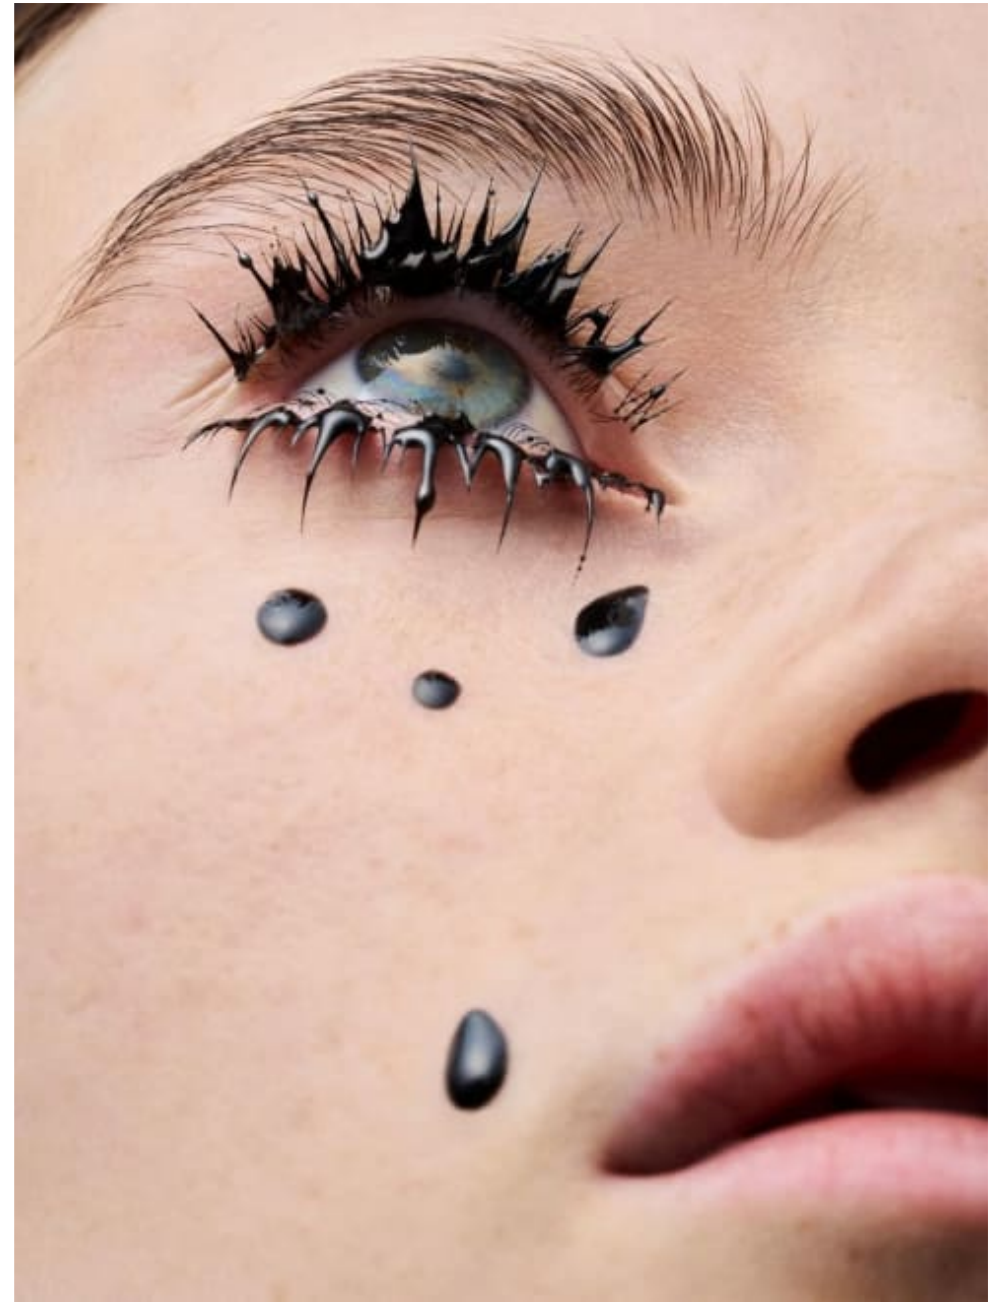

**CAROLHAYES
MANAGEMENT**
CREATIVE ARTIST & STYLE MANAGEMENT

020 7482 1555
www.carolhayesmanagement.co.uk