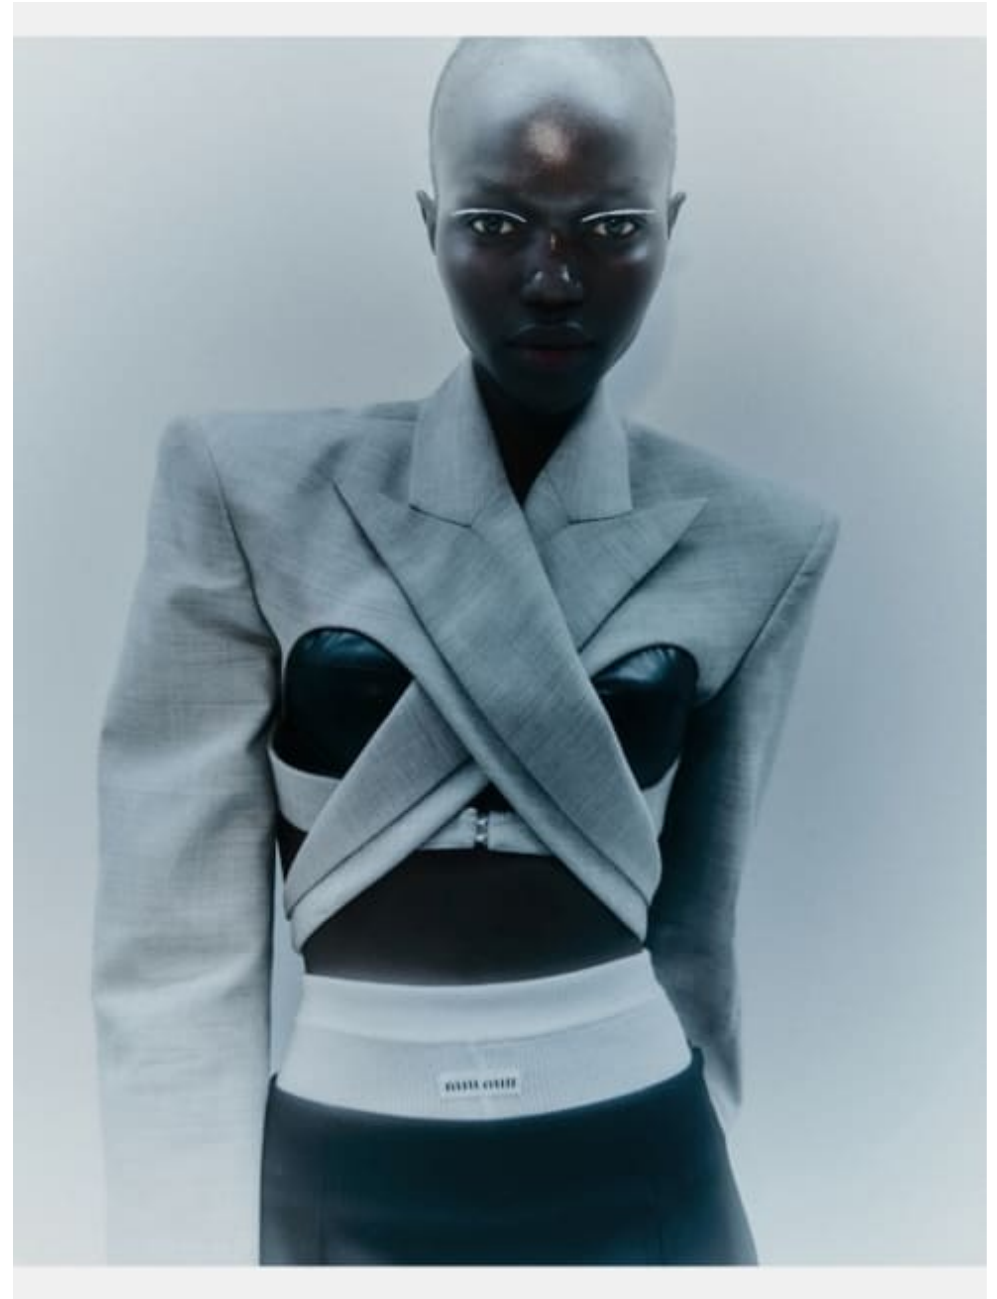

Emilie Plume - Paris

Makeup

Fashion & Beauty