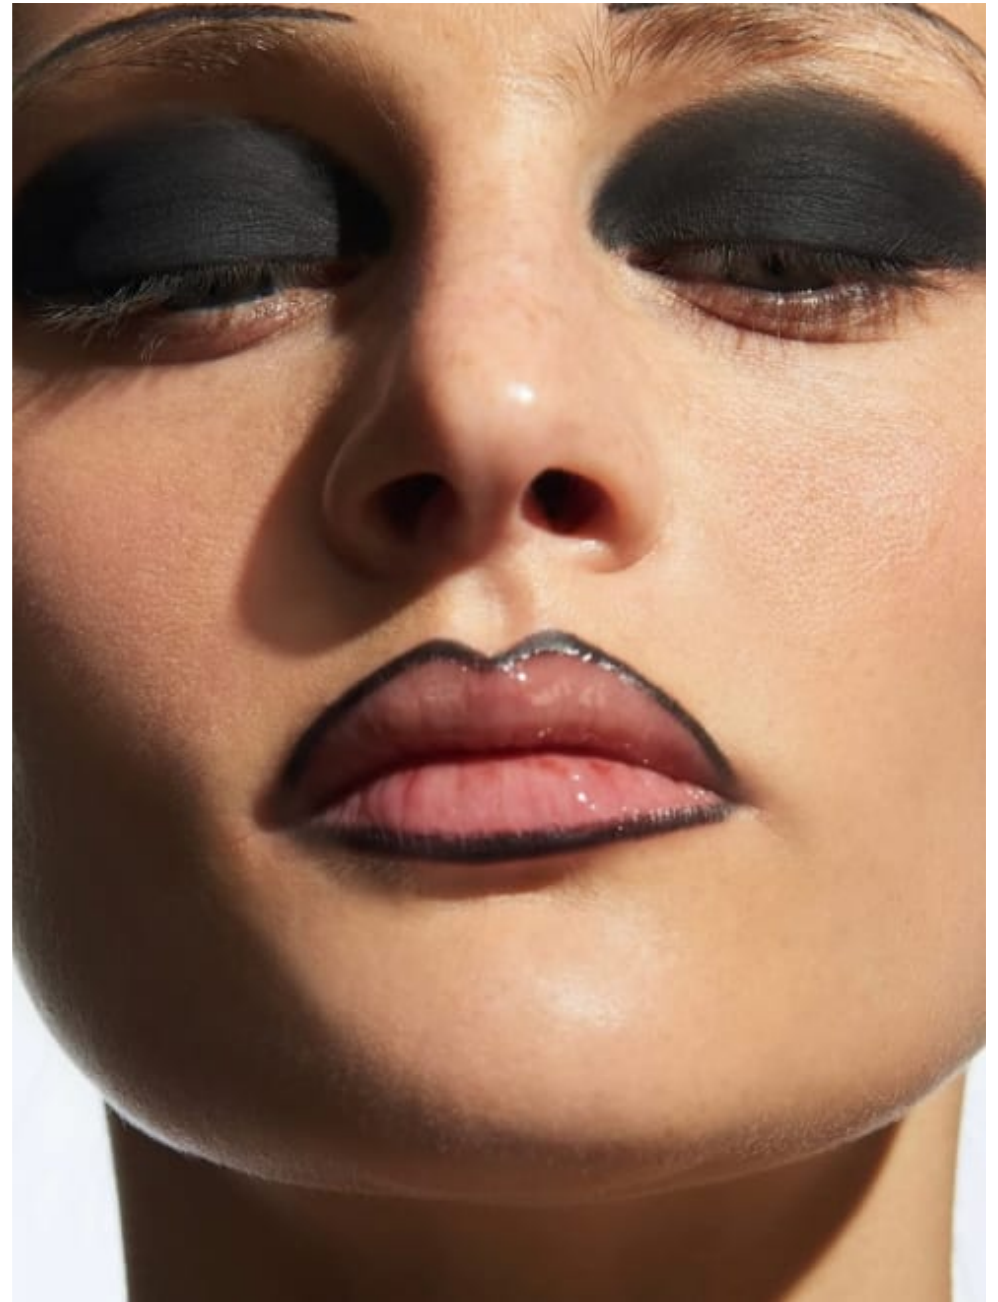

Emilie Plume - Paris
Makeup
Fashion & Beauty

**CAROLHAYES
MANAGEMENT**
CREATIVE ARTIST & STYLE MANAGEMENT

020 7482 1555
www.carolhayesmanagement.co.uk