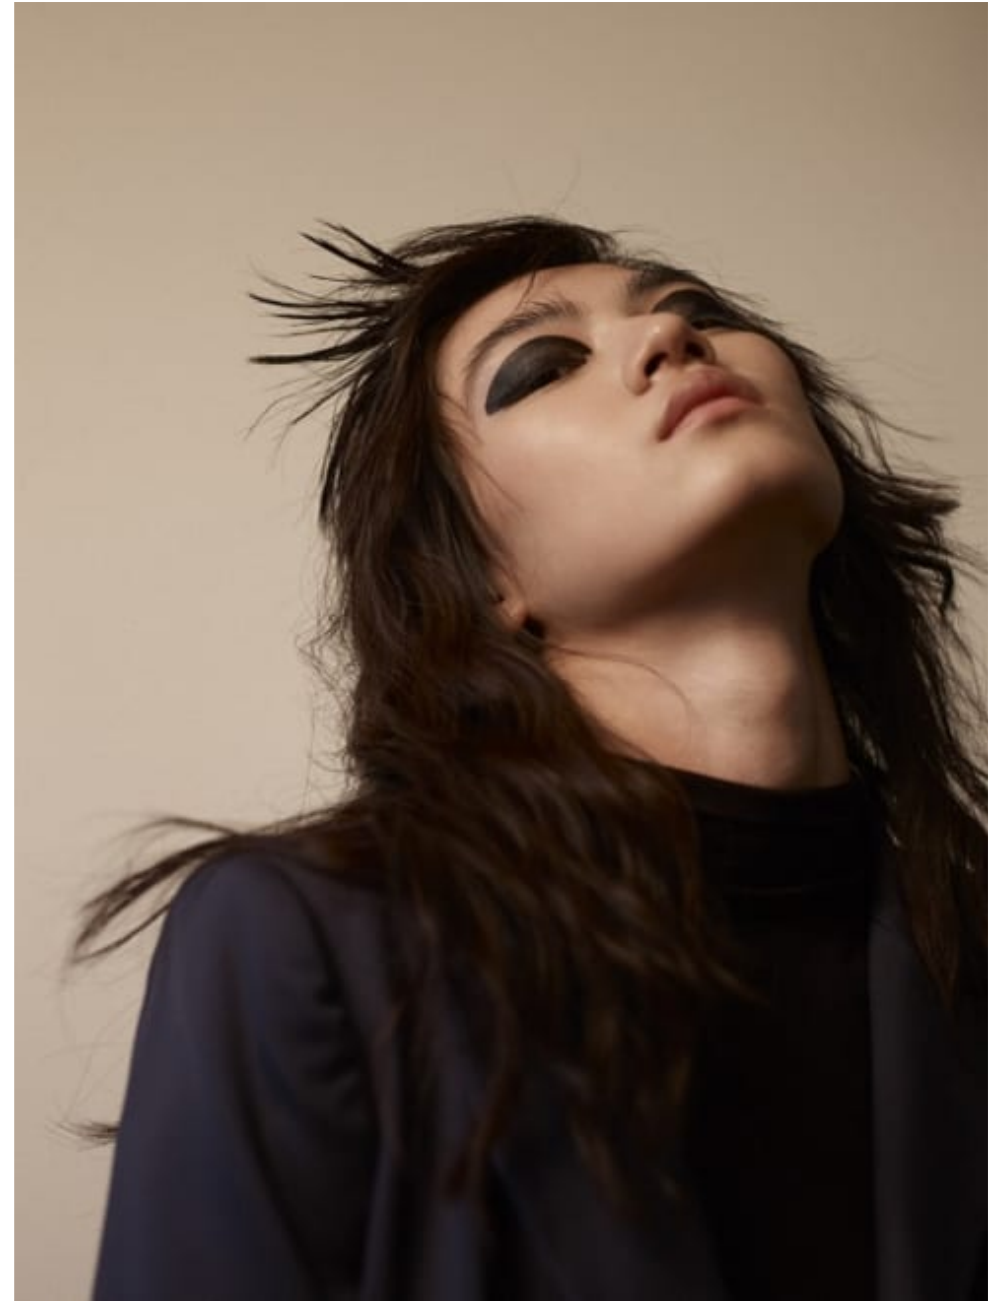

Emilie Plume - Paris
Makeup
Fashion & Beauty

**CAROLHAYES
MANAGEMENT**
CREATIVE ARTIST & STYLE MANAGEMENT

020 7482 1555
www.carolhayesmanagement.co.uk