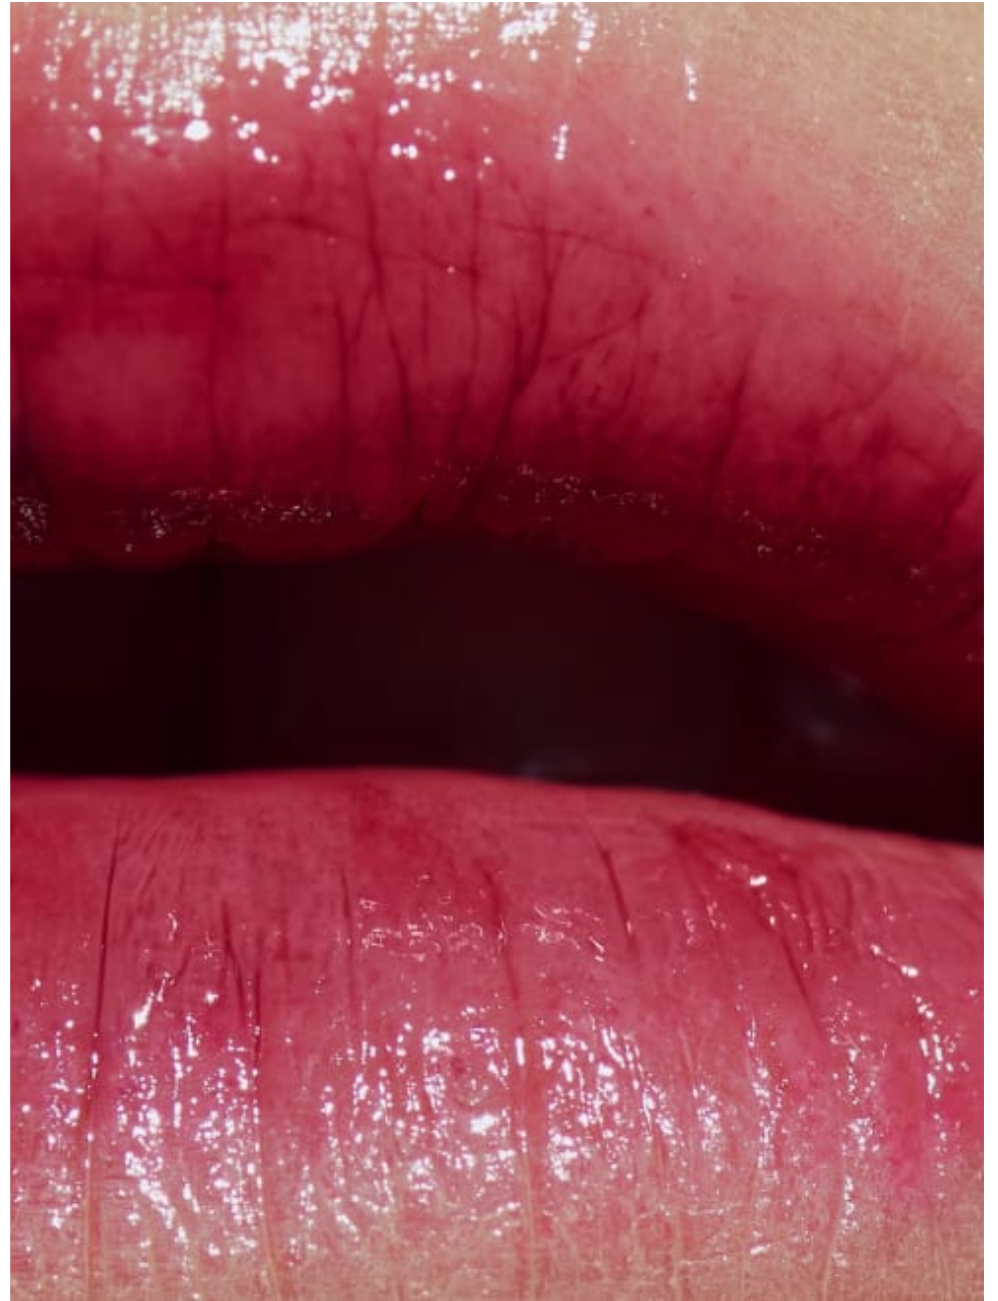

Emilie Plume - Paris
Makeup
Fashion & Beauty

**CAROLHAYES
MANAGEMENT**
CREATIVE ARTIST & STYLE MANAGEMENT

020 7482 1555
www.carolhayesmanagement.co.uk