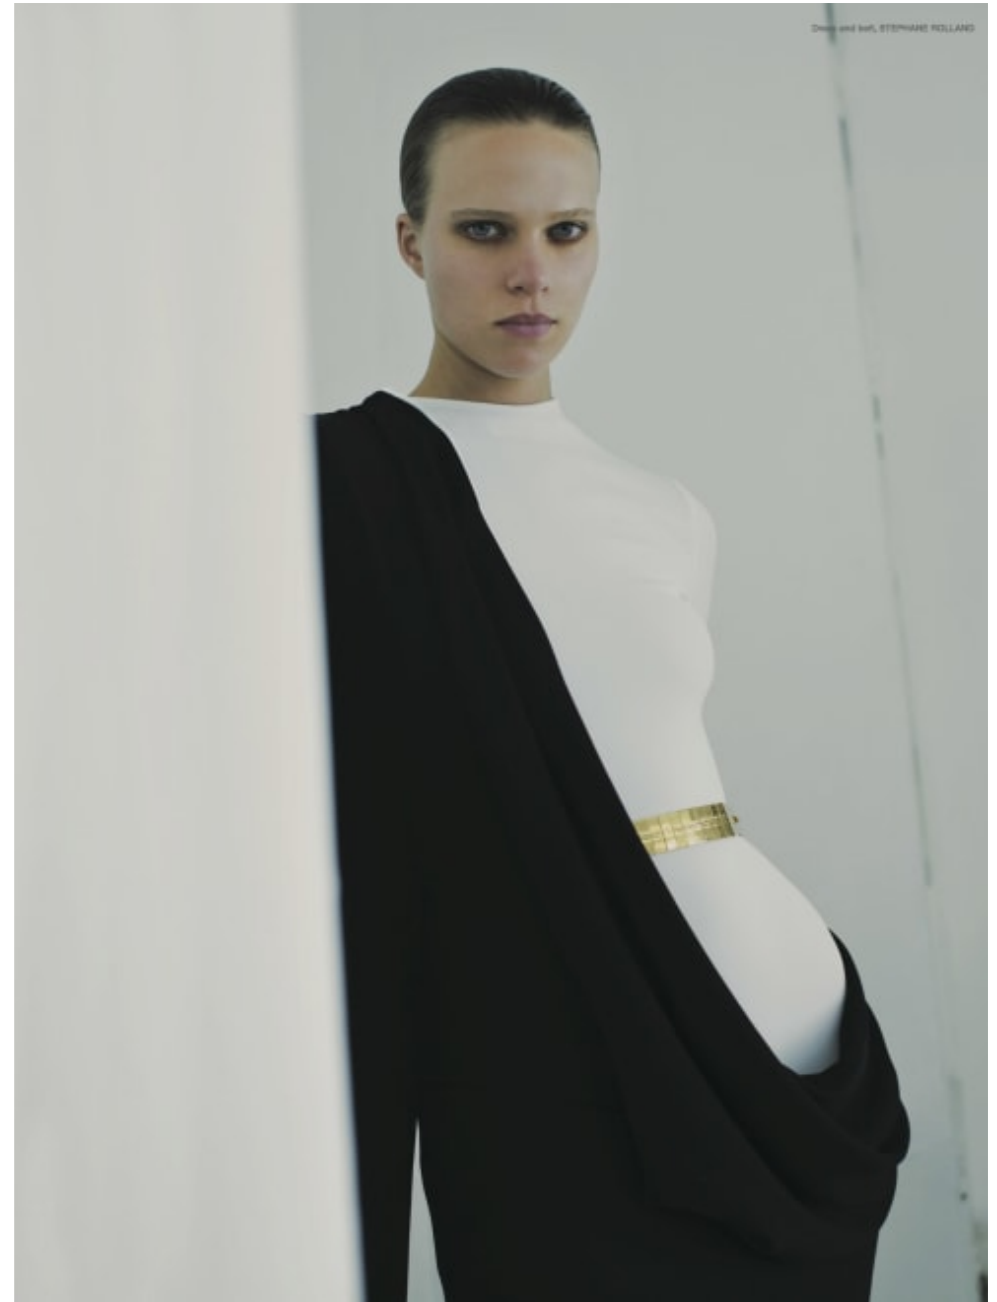

**CAROLHAYES
MANAGEMENT**
CREATIVE ARTIST & STYLE MANAGEMENT

020 7482 1555
www.carolhayesmanagement.co.uk