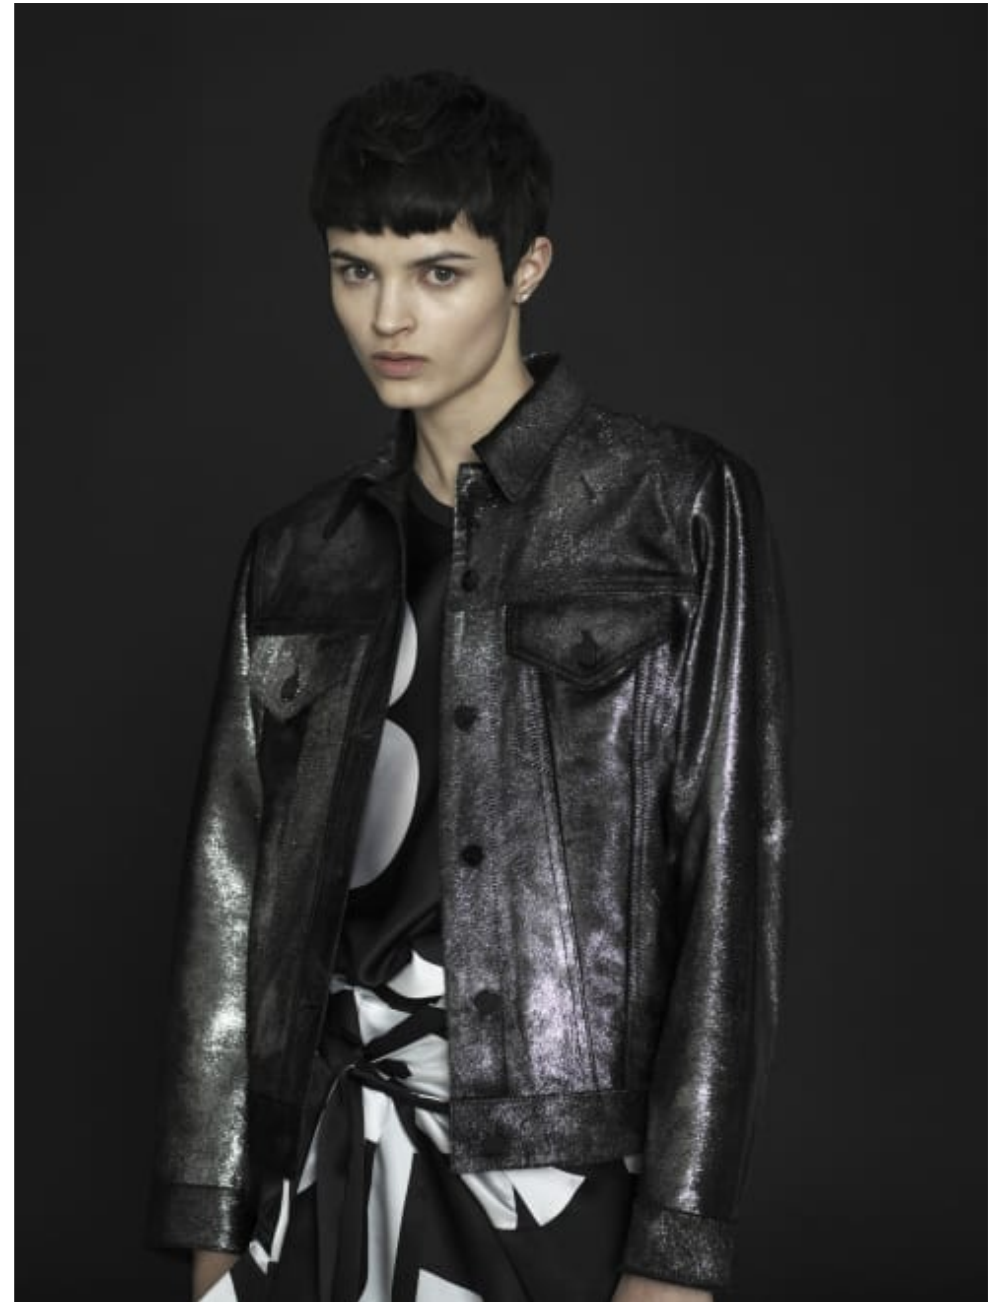

Makeup
Fashion & Beauty

**CAROLHAYES
MANAGEMENT**
CREATIVE ARTIST & STYLE MANAGEMENT

020 7482 1555
www.carolhayesmanagement.co.uk

Emilie Plume - Paris

Makeup
Fashion & Beauty

**CAROLHAYES
MANAGEMENT**
CREATIVE ARTIST & STYLE MANAGEMENT