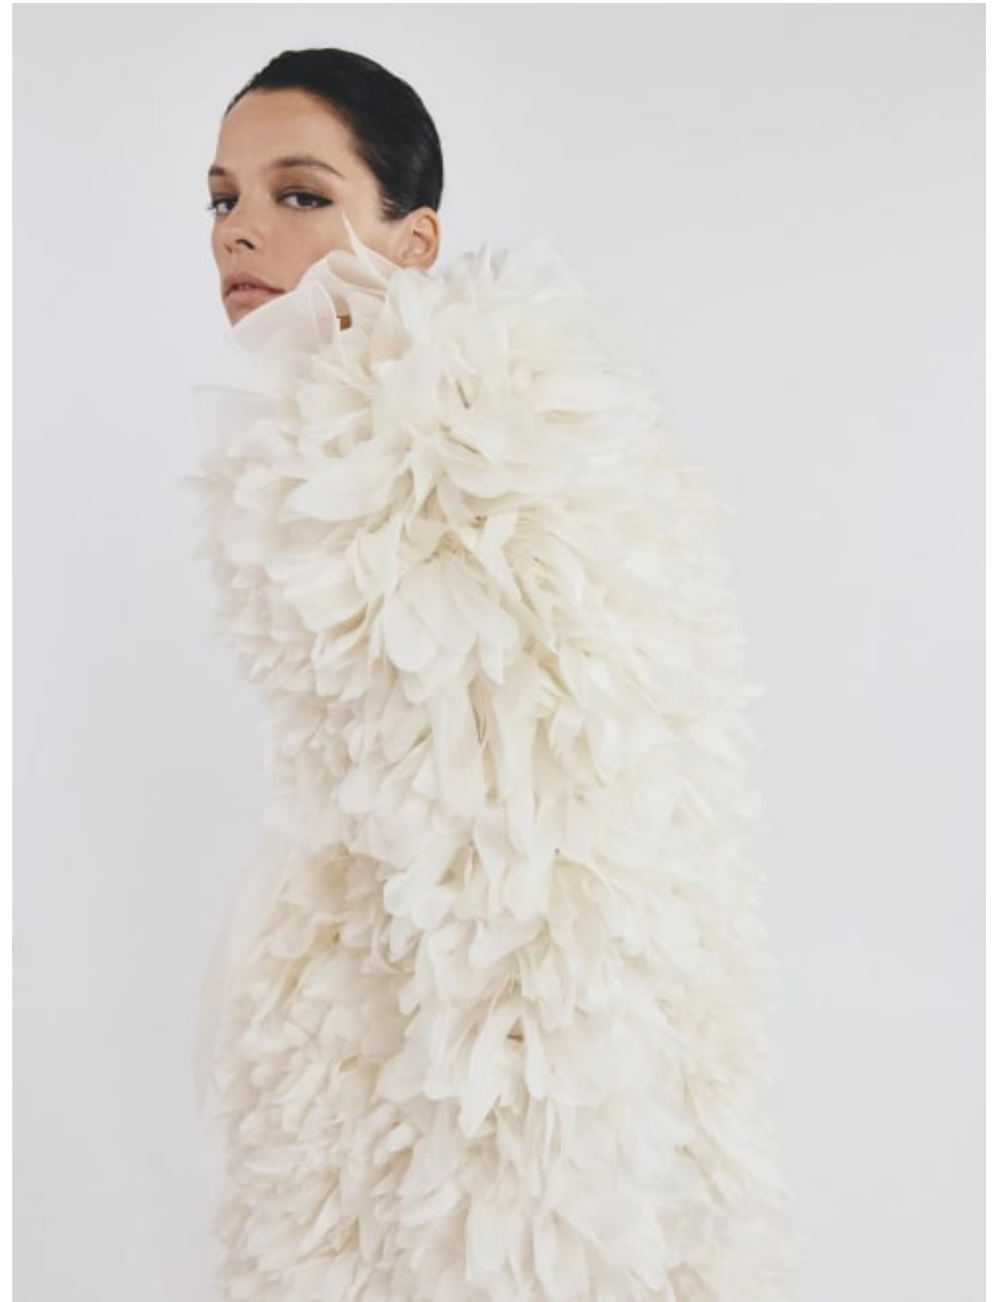

Makeup
Fashion & Beauty

**CAROLHAYES
MANAGEMENT**
CREATIVE ARTIST & STYLE MANAGEMENT

020 7482 1555
www.carolhayesmanagement.co.uk

Emilie Plume - Paris

Makeup
Fashion & Beauty

**CAROLHAYES
MANAGEMENT**
CREATIVE ARTIST & STYLE MANAGEMENT