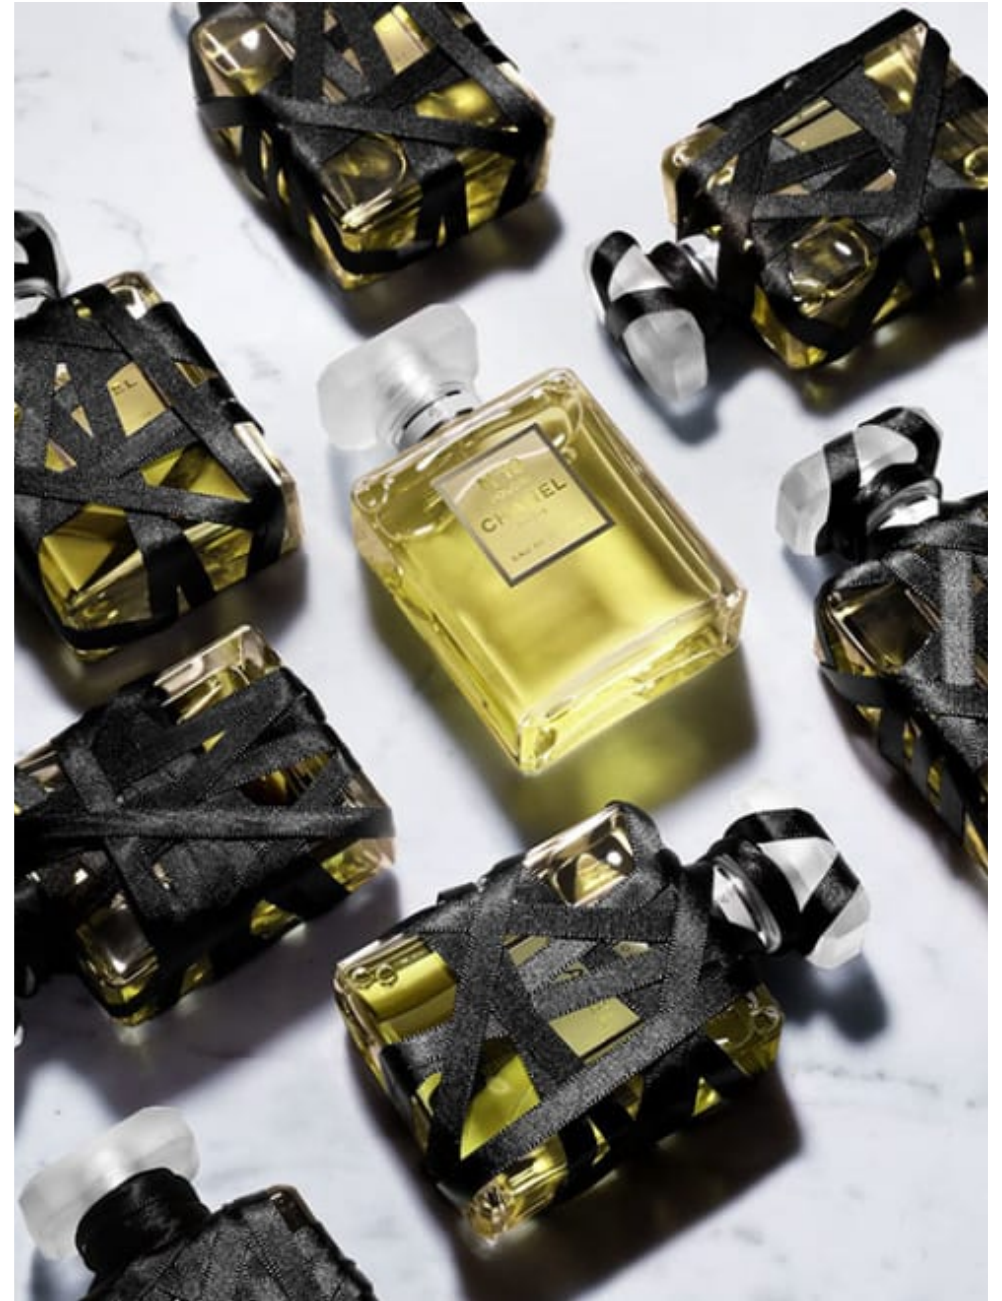

020 7482 1555
www.carolhayesmanagement.co.uk

Eliza Scarborough
Beauty

**CAROLHAYES
MANAGEMENT**
CREATIVE ARTIST & STYLE MANAGEMENT

020 7482 1555
www.carolhayesmanagement.co.uk

Eliza Scarborough
Beauty

CAROLHAYES
MANAGEMENT
CREATIVE ARTIST & STYLE MANAGEMENT