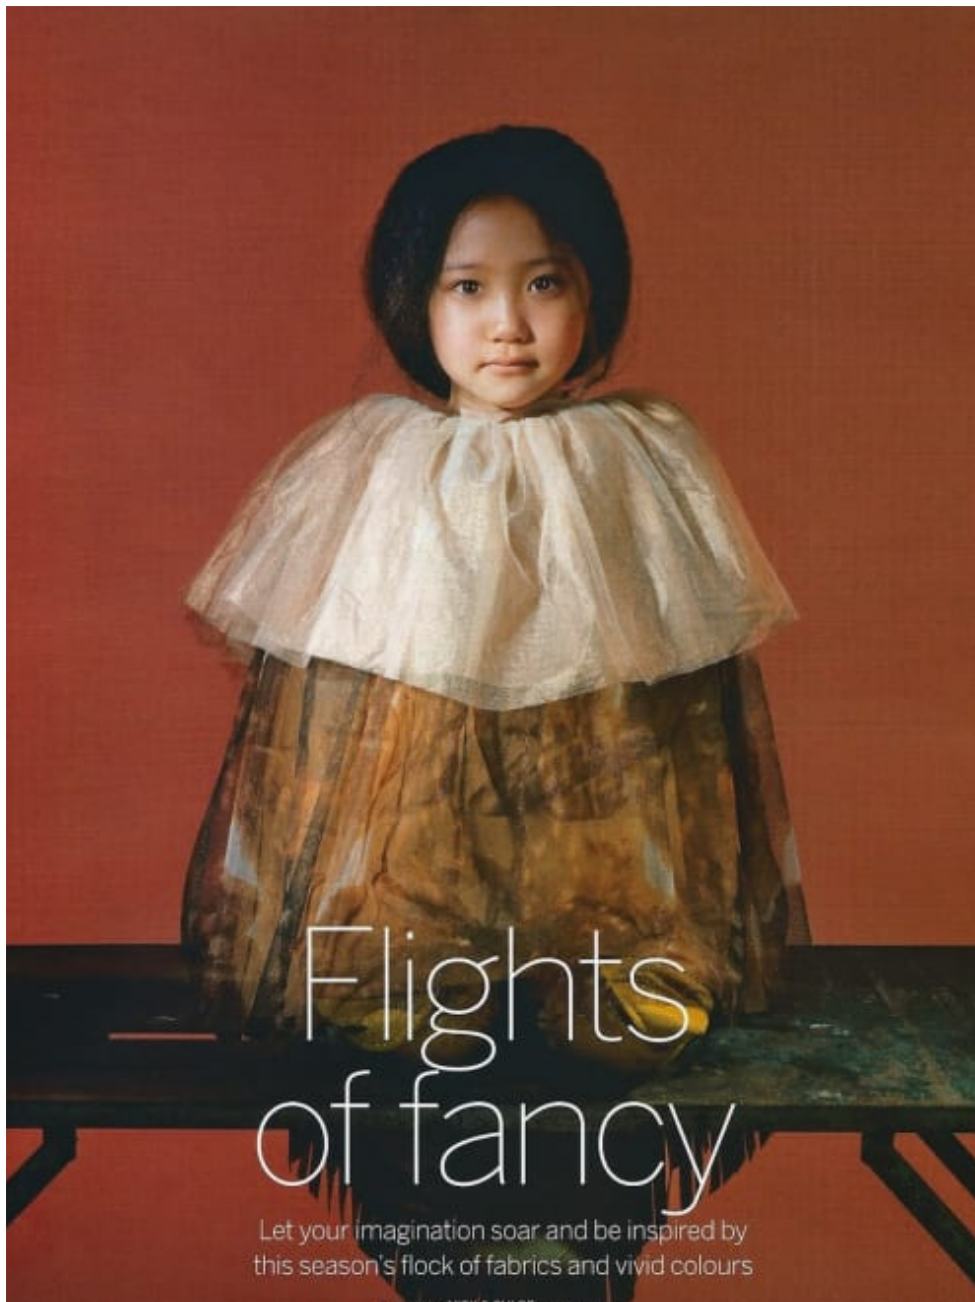

Claire Ray

Hair & Makeup | Makeup | Kids | Kids - Hair & Makeup
Kids

**CAROLHAYES
MANAGEMENT**
CREATIVE ARTIST & STYLE MANAGEMENT

020 7482 1555

www.carolhayesmanagement.co.uk