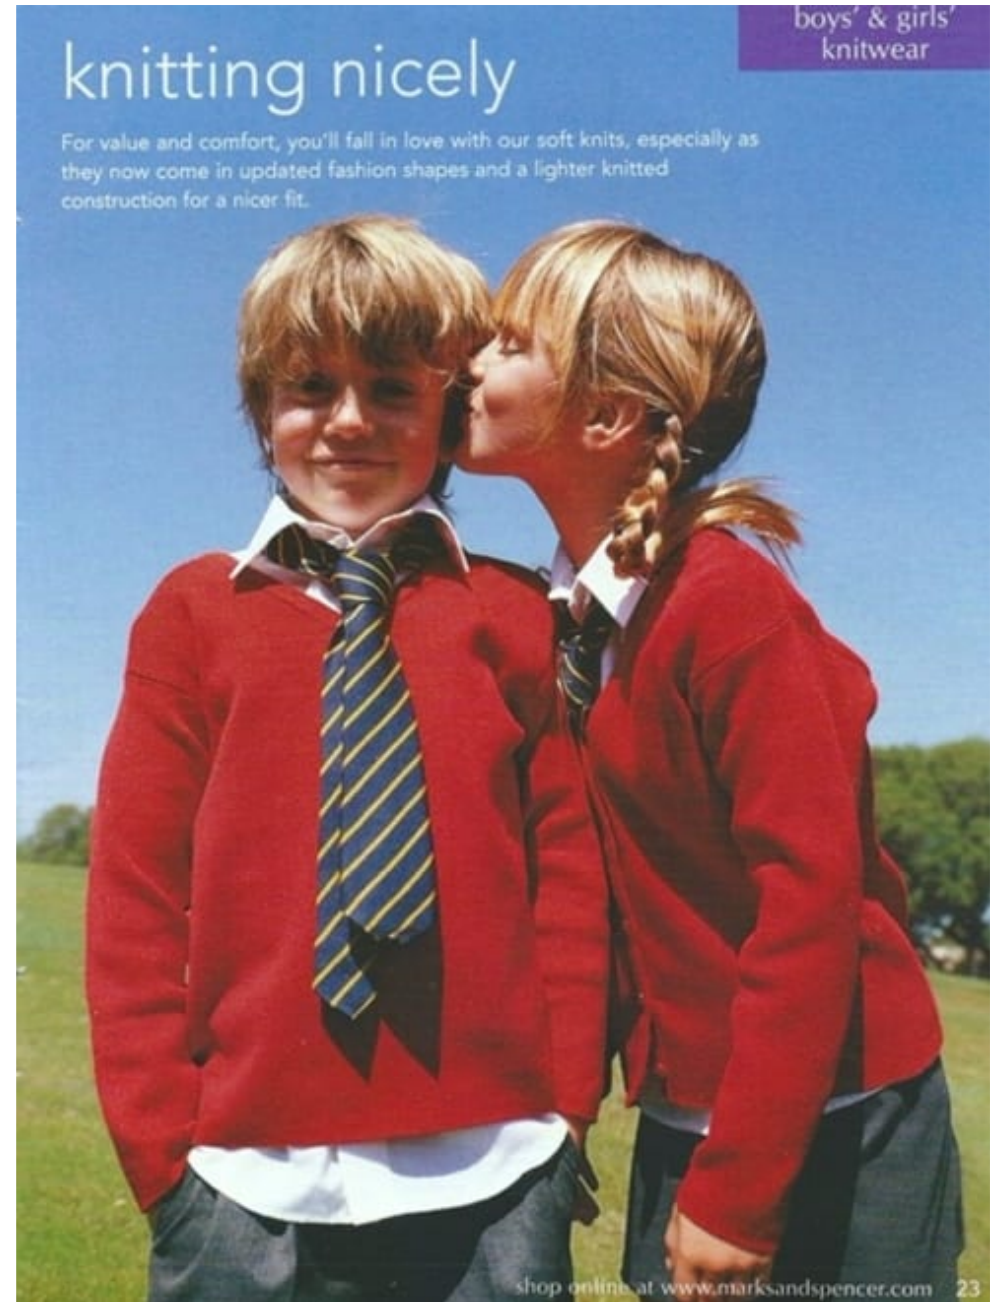

boys' & girls'
knitwear

knitting nicely

For value and comfort, you'll fall in love with our soft knits, especially as they now come in updated fashion shapes and a lighter knitted construction for a nicer fit.

shop online at www.marksandspencer.com 23

Claire Ray

Hair & Makeup | Makeup | Kids | Kids - Hair & Makeup
Kids

**CAROLHAYES
MANAGEMENT**
CREATIVE ARTIST & STYLE MANAGEMENT

020 7482 1555
www.carolhayesmanagement.co.uk