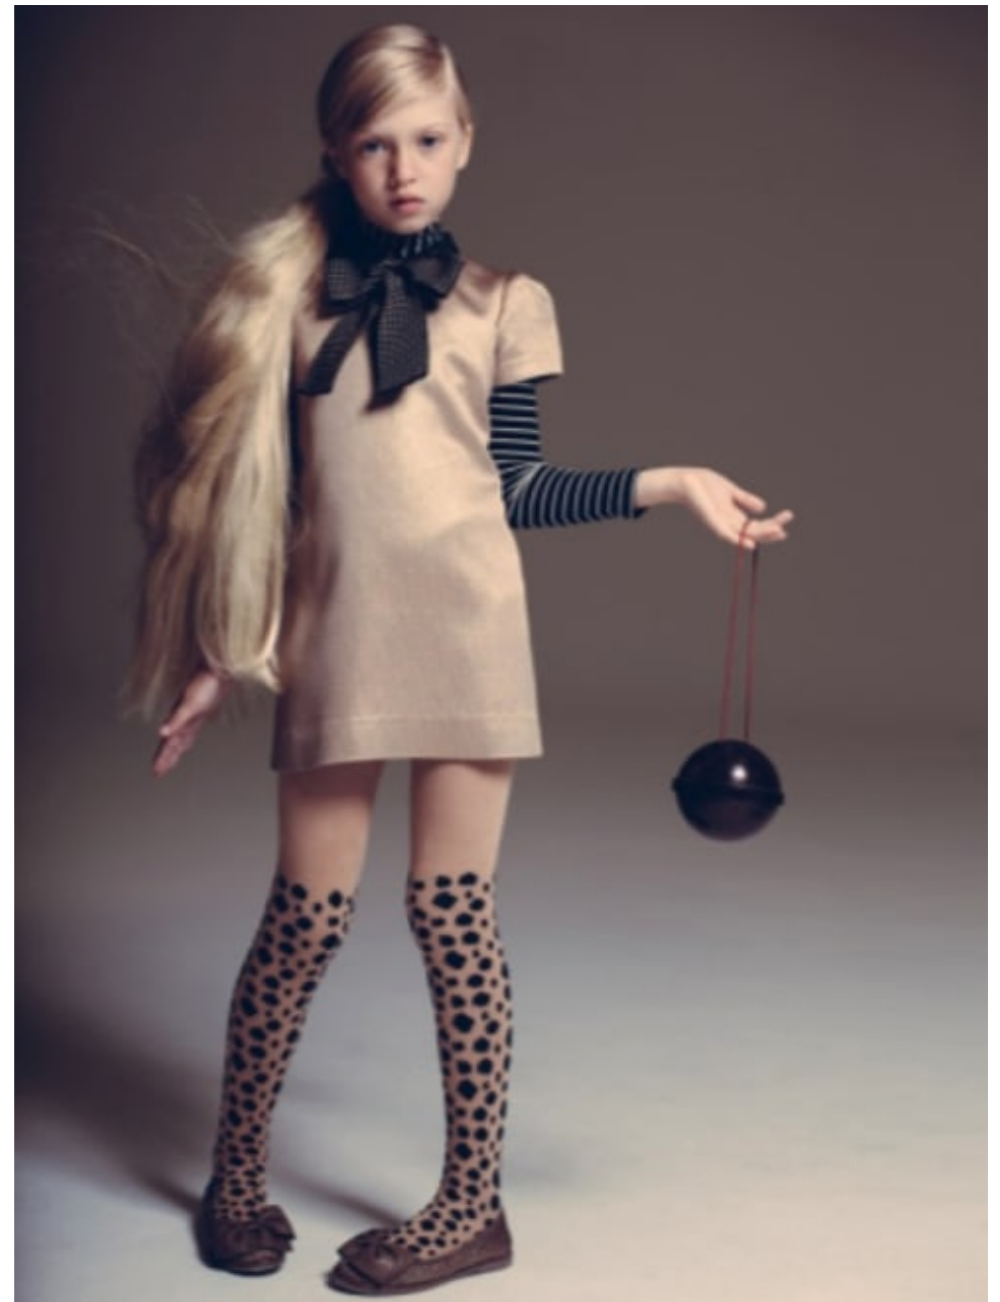

Claire Ray

Hair & Makeup | Makeup | Kids | Kids - Hair & Makeup
Kids

**CAROLHAYES
MANAGEMENT**
CREATIVE ARTIST & STYLE MANAGEMENT

020 7482 1555
www.carolhayesmanagement.co.uk