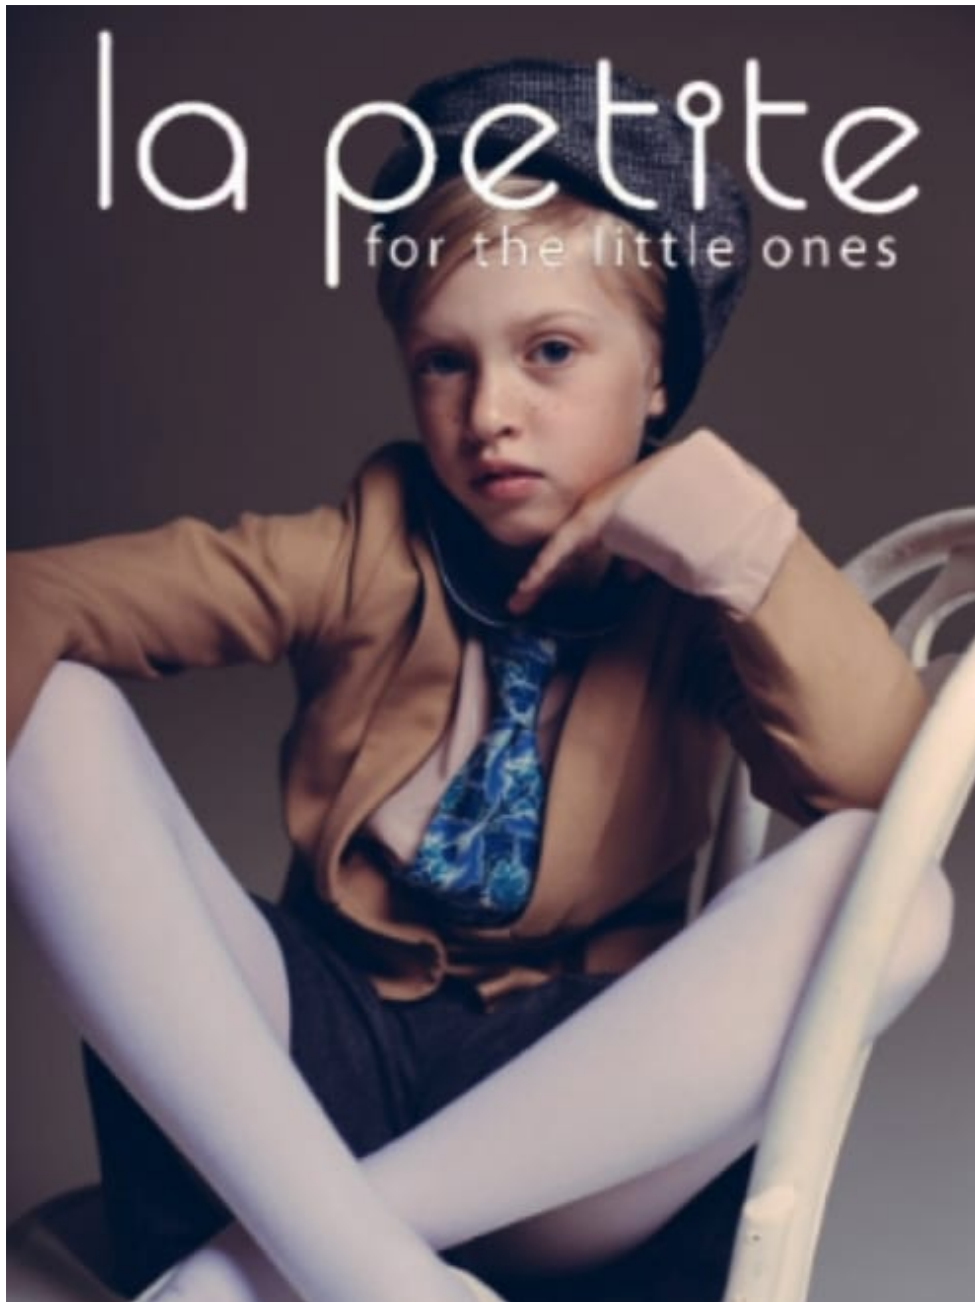

Claire Ray

Hair & Makeup | Makeup | Kids | Kids - Hair & Makeup
Kids

**CAROLHAYES
MANAGEMENT**
CREATIVE ARTIST & STYLE MANAGEMENT

020 7482 1555
www.carolhayesmanagement.co.uk