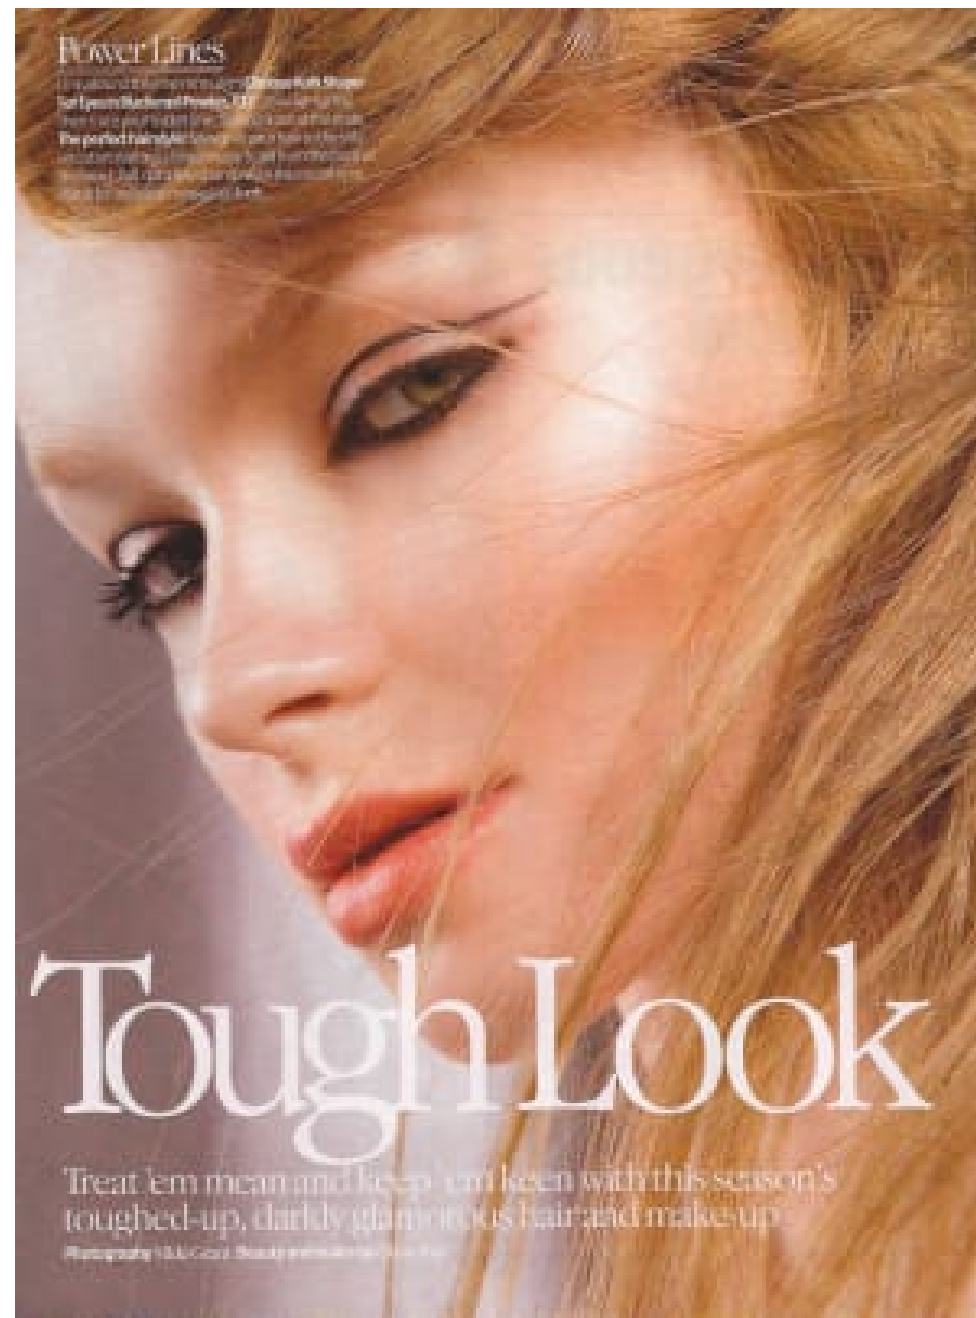

Claire Ray
Makeup Artist | Hair & Makeup | Kids
Beauty

CAROL HAYES
MANAGEMENT
CREATIVE ARTIST & STYLE MANAGEMENT

020 7482 1555
www.carolhayesmanagement.co.uk