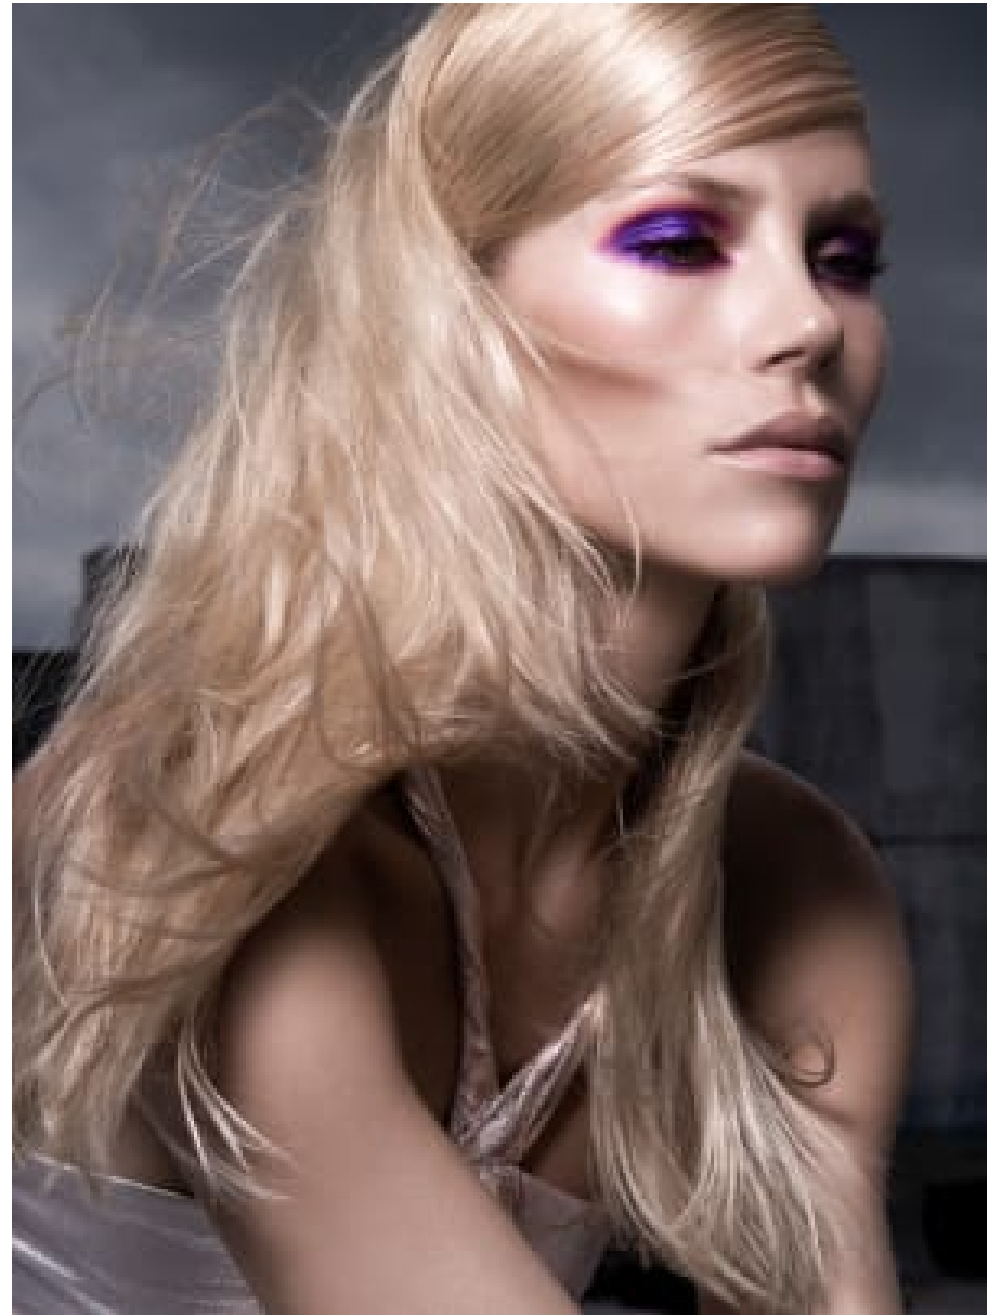

Claire Ray

Makeup Artist | Hair & Makeup | Kids
Beauty

**CAROLHAYES
MANAGEMENT**
CREATIVE ARTIST & STYLE MANAGEMENT

020 7482 1555

www.carolhayesmanagement.co.uk