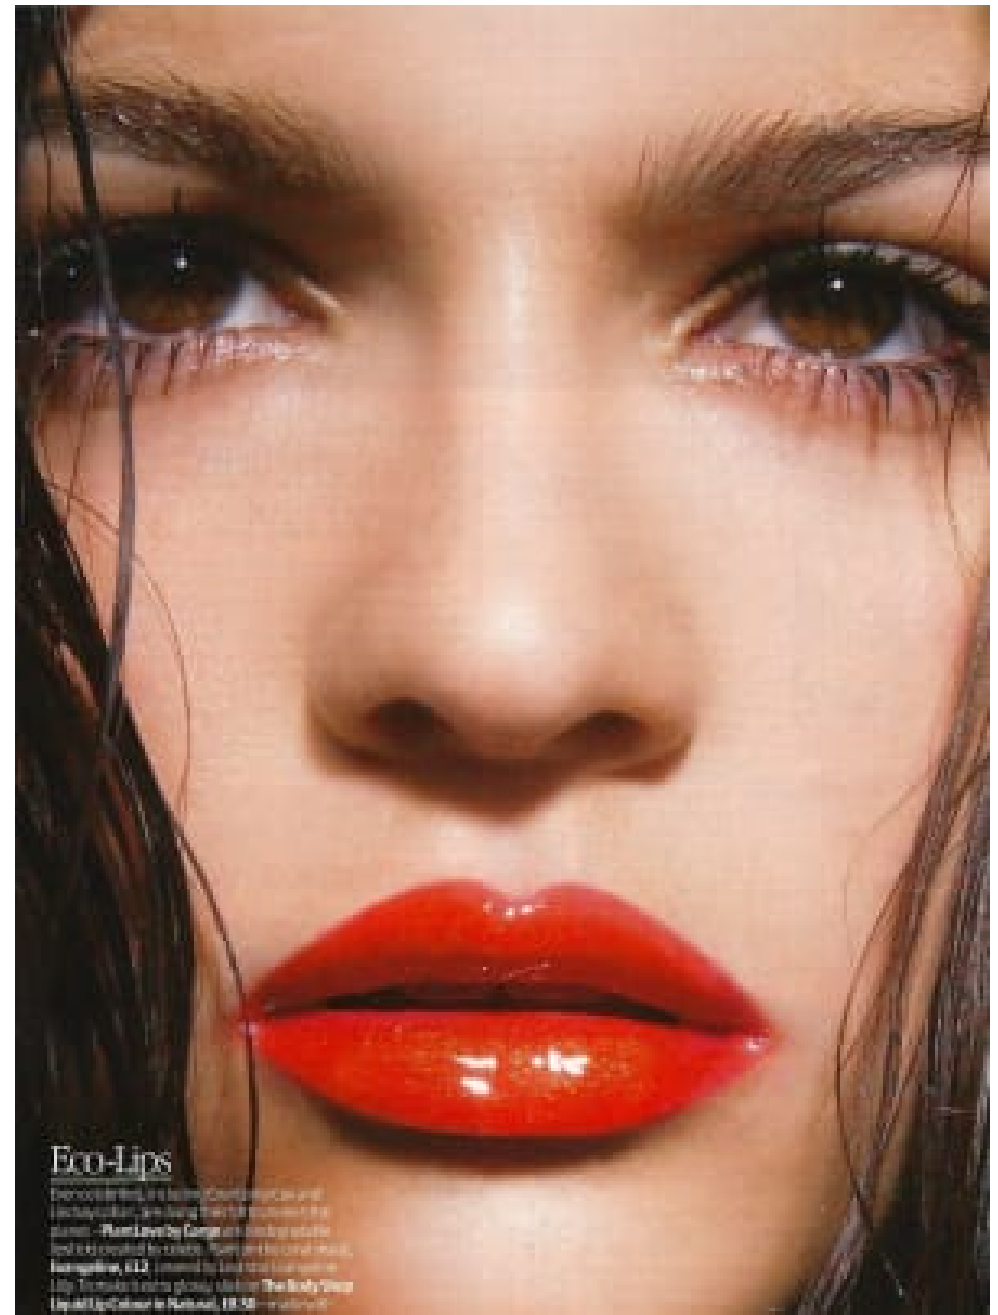

Claire Ray
Makeup Artist | Hair & Makeup | Kids
Beauty