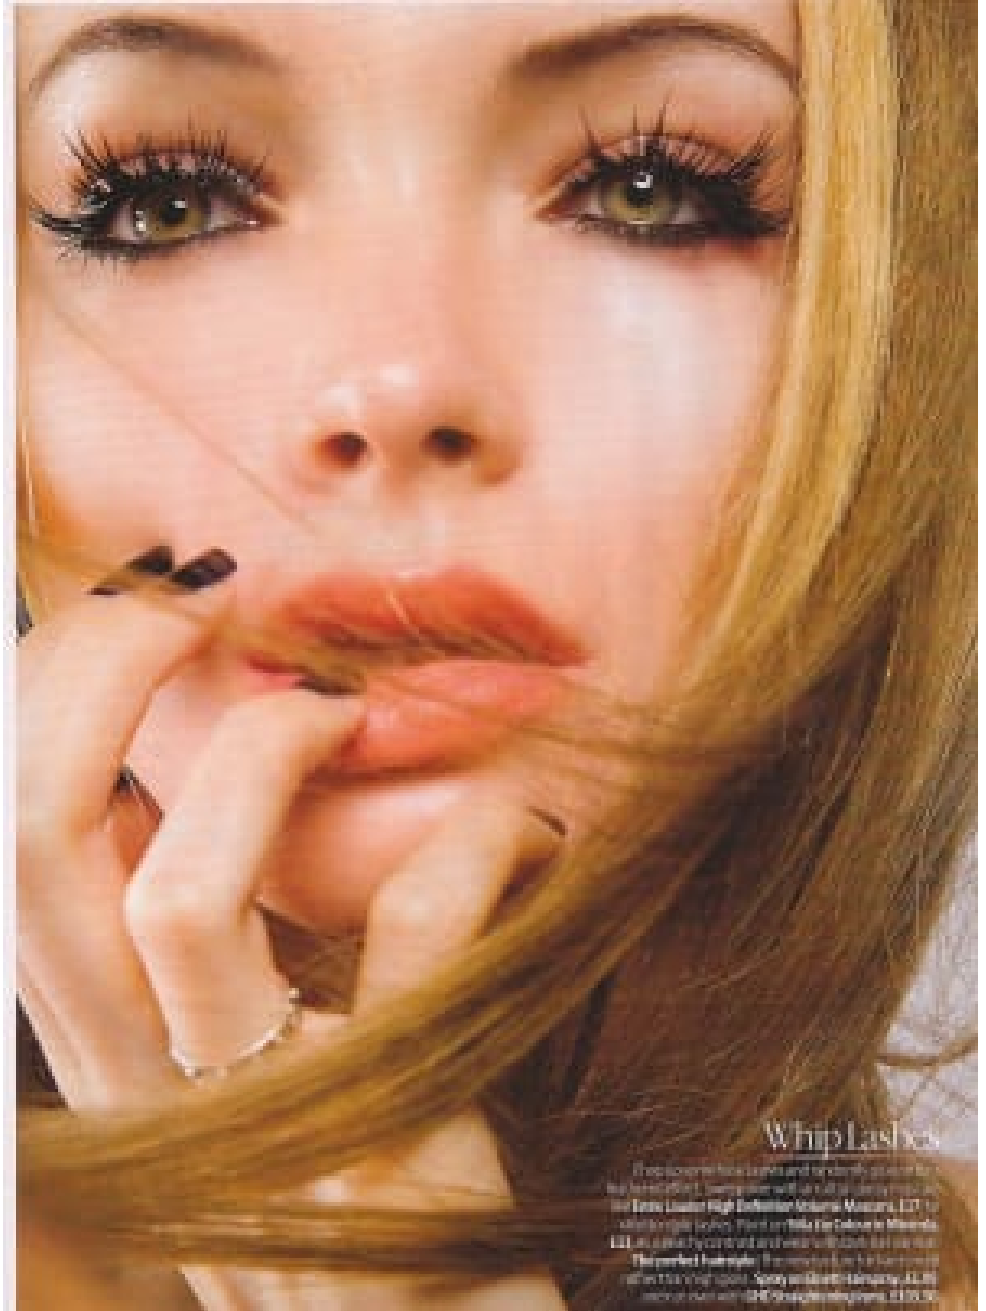

Whip Lashes

These gorgeous new lashes are the ultimate in eye makeup. They are made from a combination of natural and synthetic fibers. They are made from a combination of natural and synthetic fibers. They are made from a combination of natural and synthetic fibers.