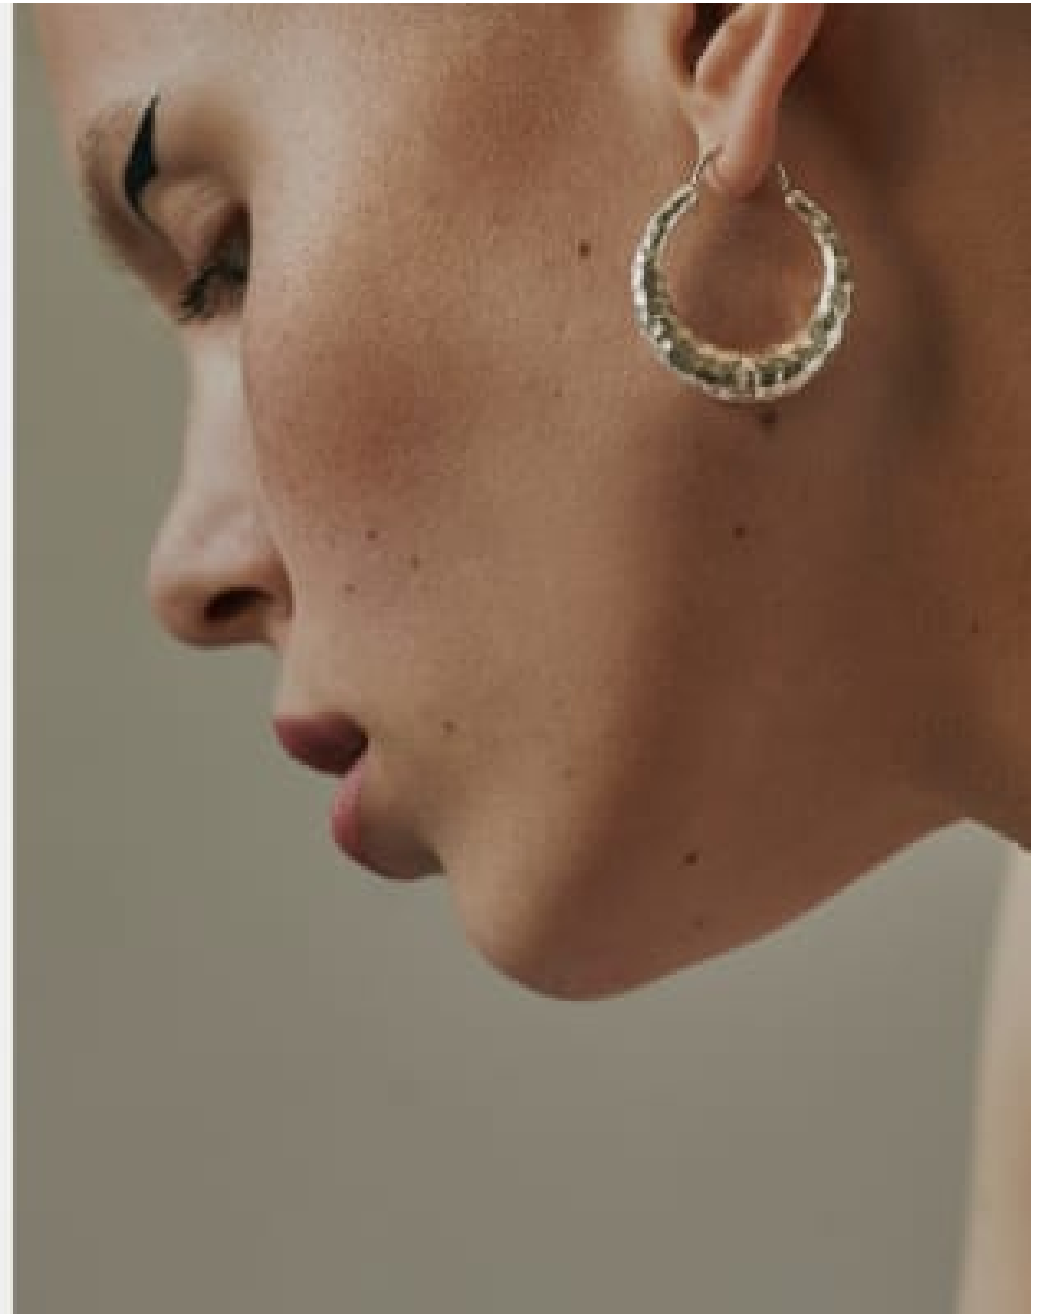

Claire Ray

Makeup Artist | Hair & Makeup | Kids
Beauty

**CAROLHAYES
MANAGEMENT**
CREATIVE ARTIST & STYLE MANAGEMENT

020 7482 1555

www.carolhayesmanagement.co.uk