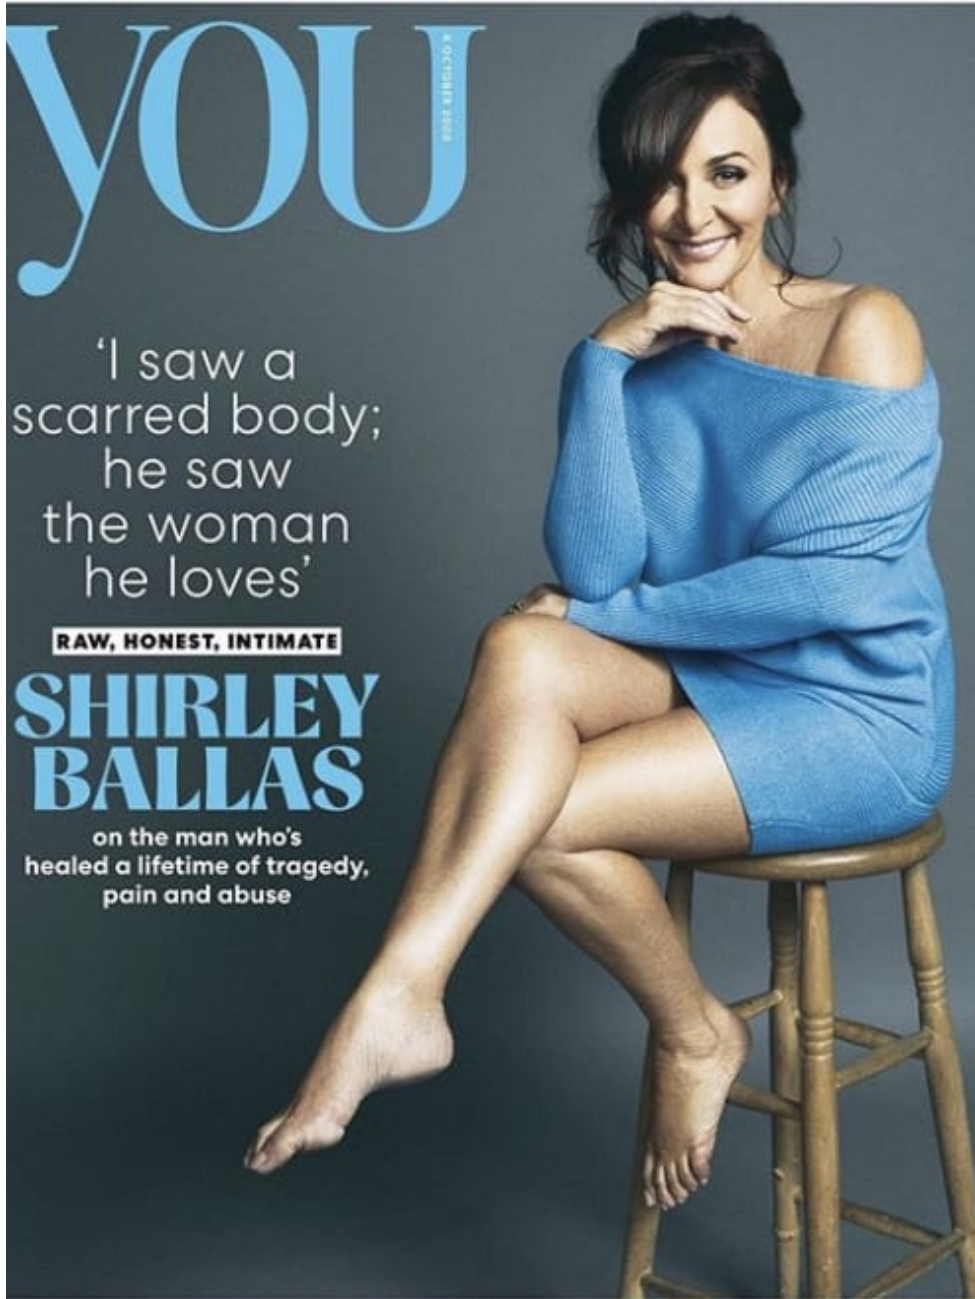

Charlie Duffy
Makeup | Mens Grooming
Women's Celebrity