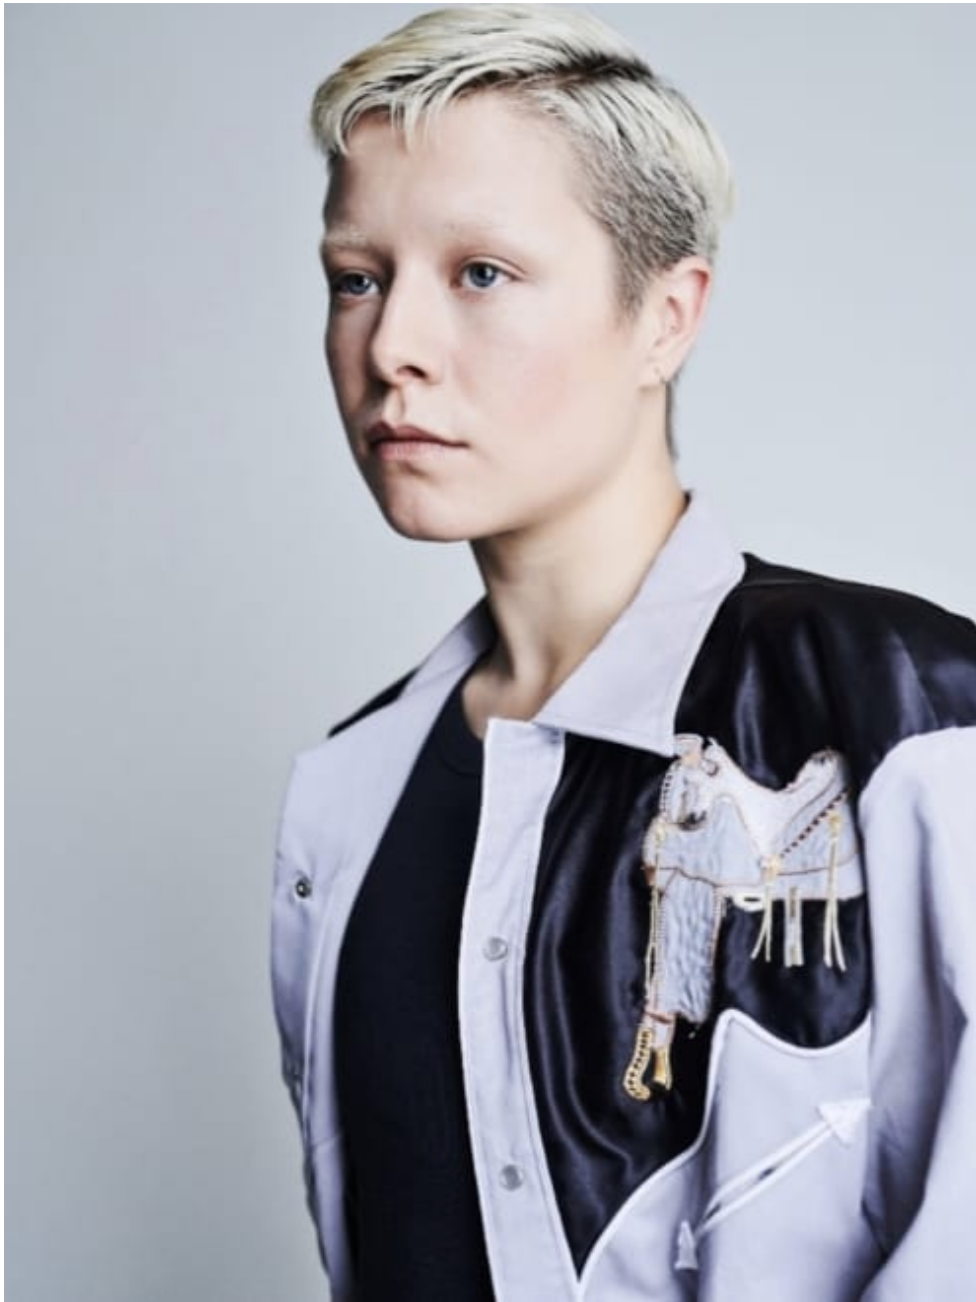

Charlie Duffy
Makeup | Mens Grooming
Women's Celebrity

**CAROLHAYES
MANAGEMENT**
CREATIVE ARTIST & STYLE MANAGEMENT

020 7482 1555
www.carolhayesmanagement.co.uk