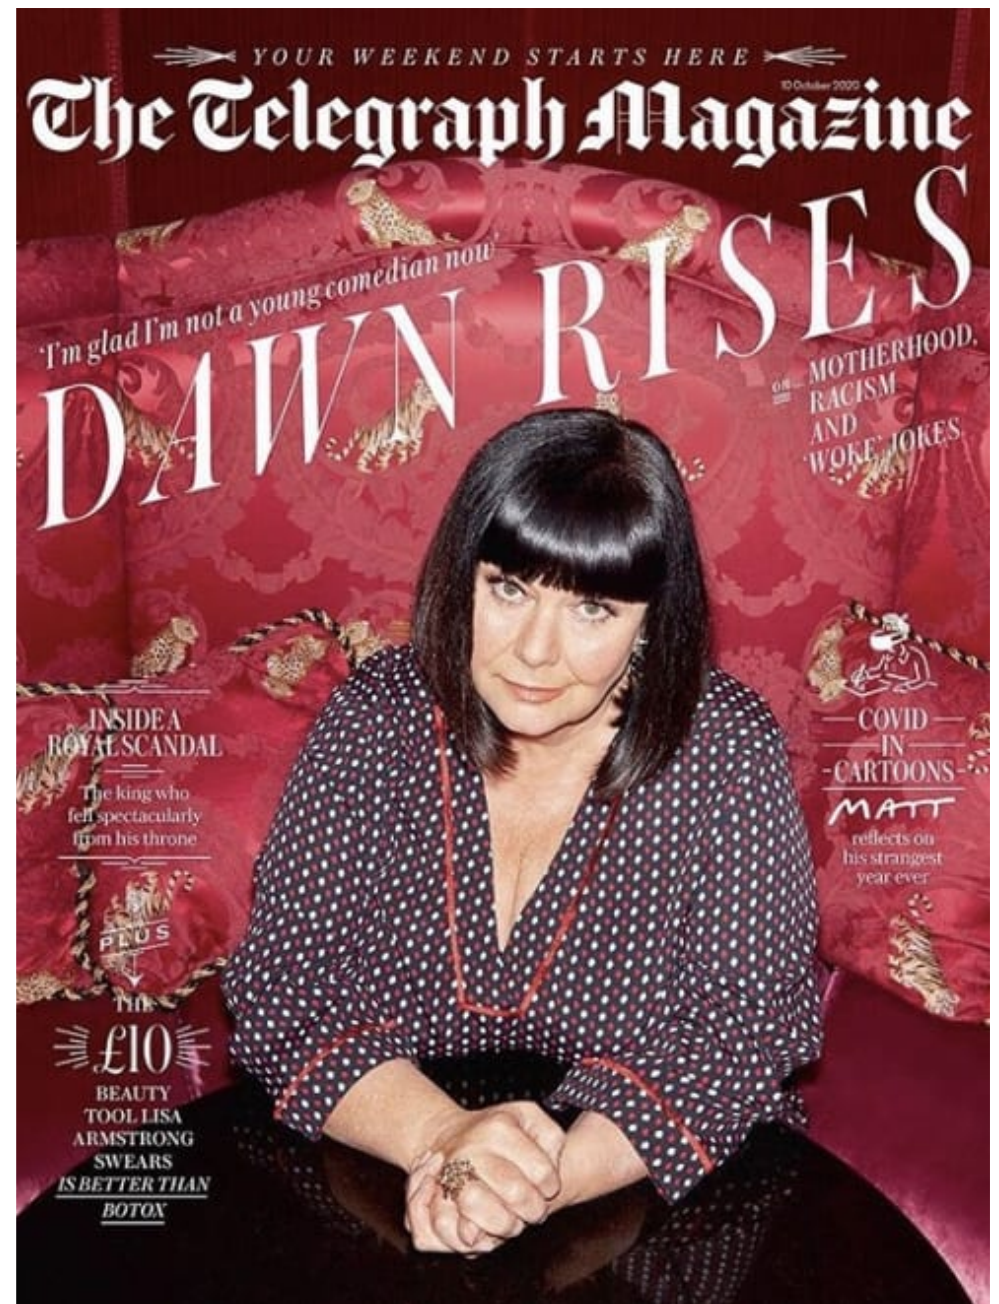

CAROL HAYES
MANAGEMENT
CREATIVE ARTIST & STYLE MANAGEMENT