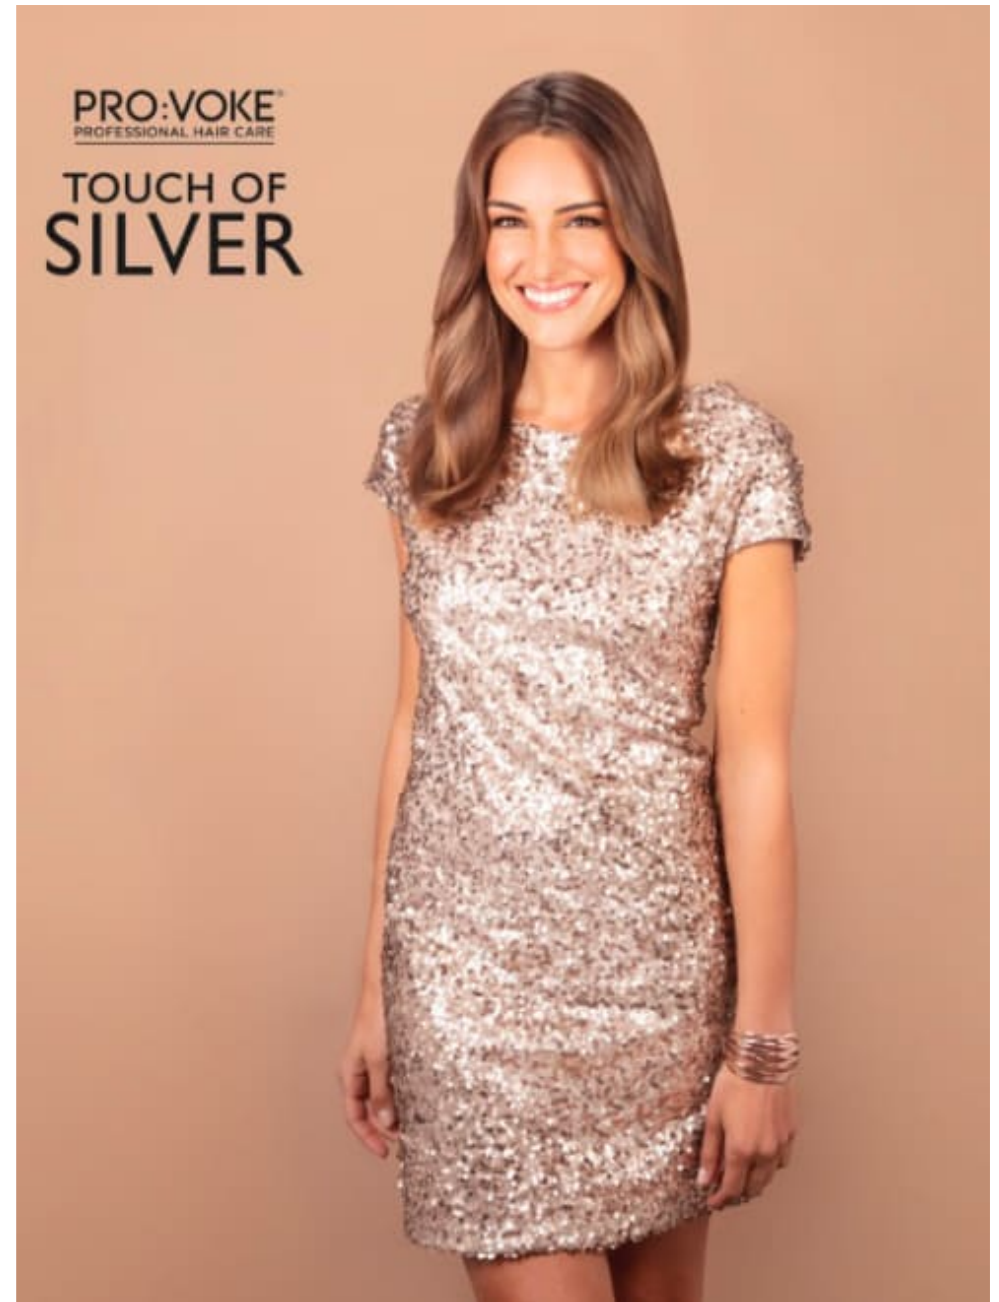

Charlie Duffy
Makeup | Mens Grooming
Advertising

**CAROLHAYES
MANAGEMENT**
CREATIVE ARTIST & STYLE MANAGEMENT

020 7482 1555
www.carolhayesmanagement.co.uk