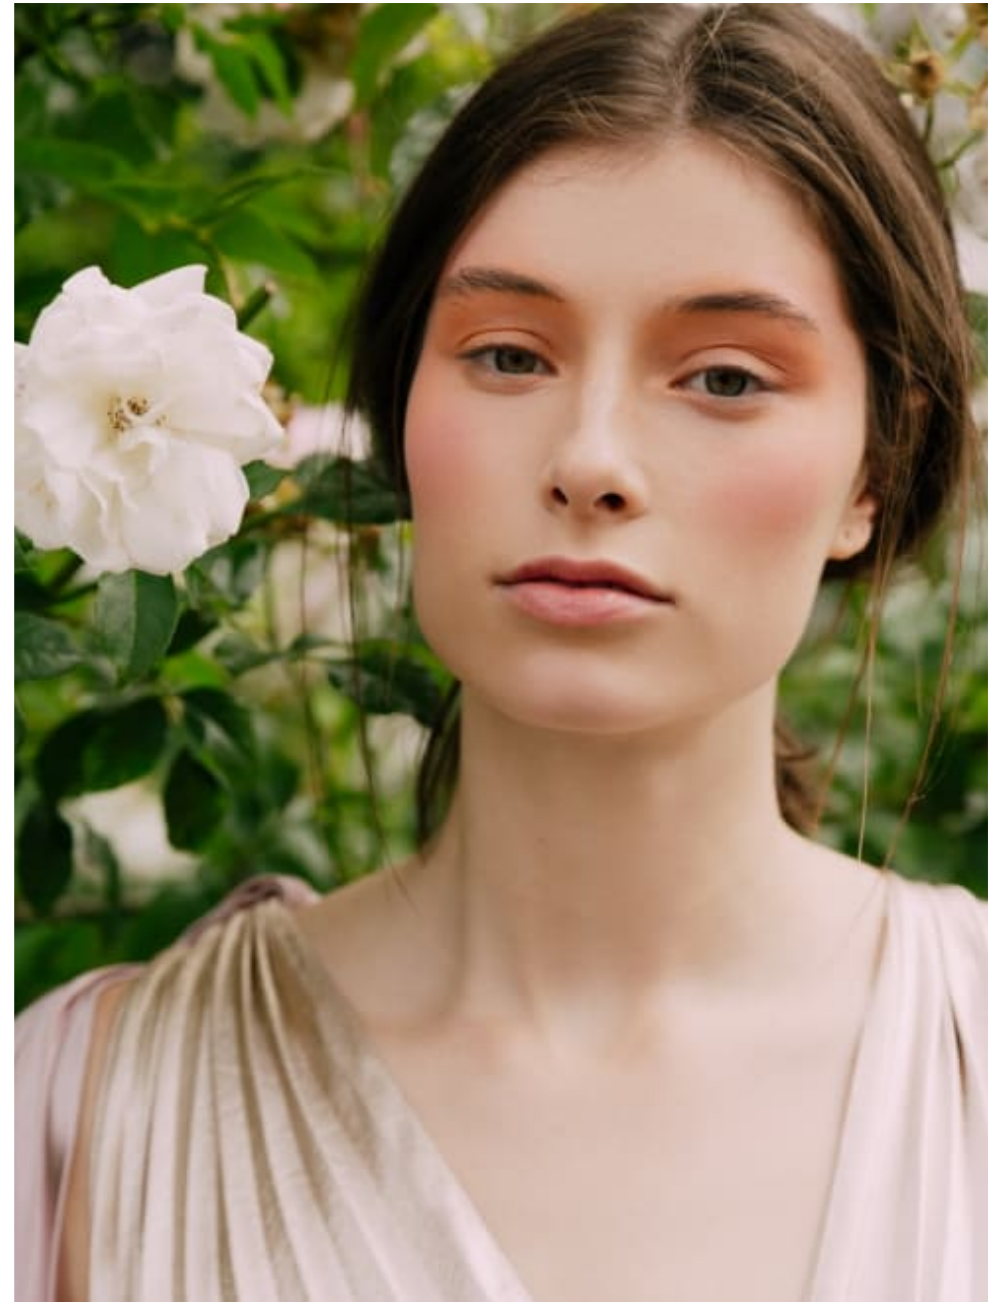

Carol Morley

Makeup | Mens Grooming | Kids | Kids - Hair & Makeup
Women's Fashion

**CAROLHAYES
MANAGEMENT**
CREATIVE ARTIST & STYLE MANAGEMENT

020 7482 1555

www.carolhayesmanagement.co.uk