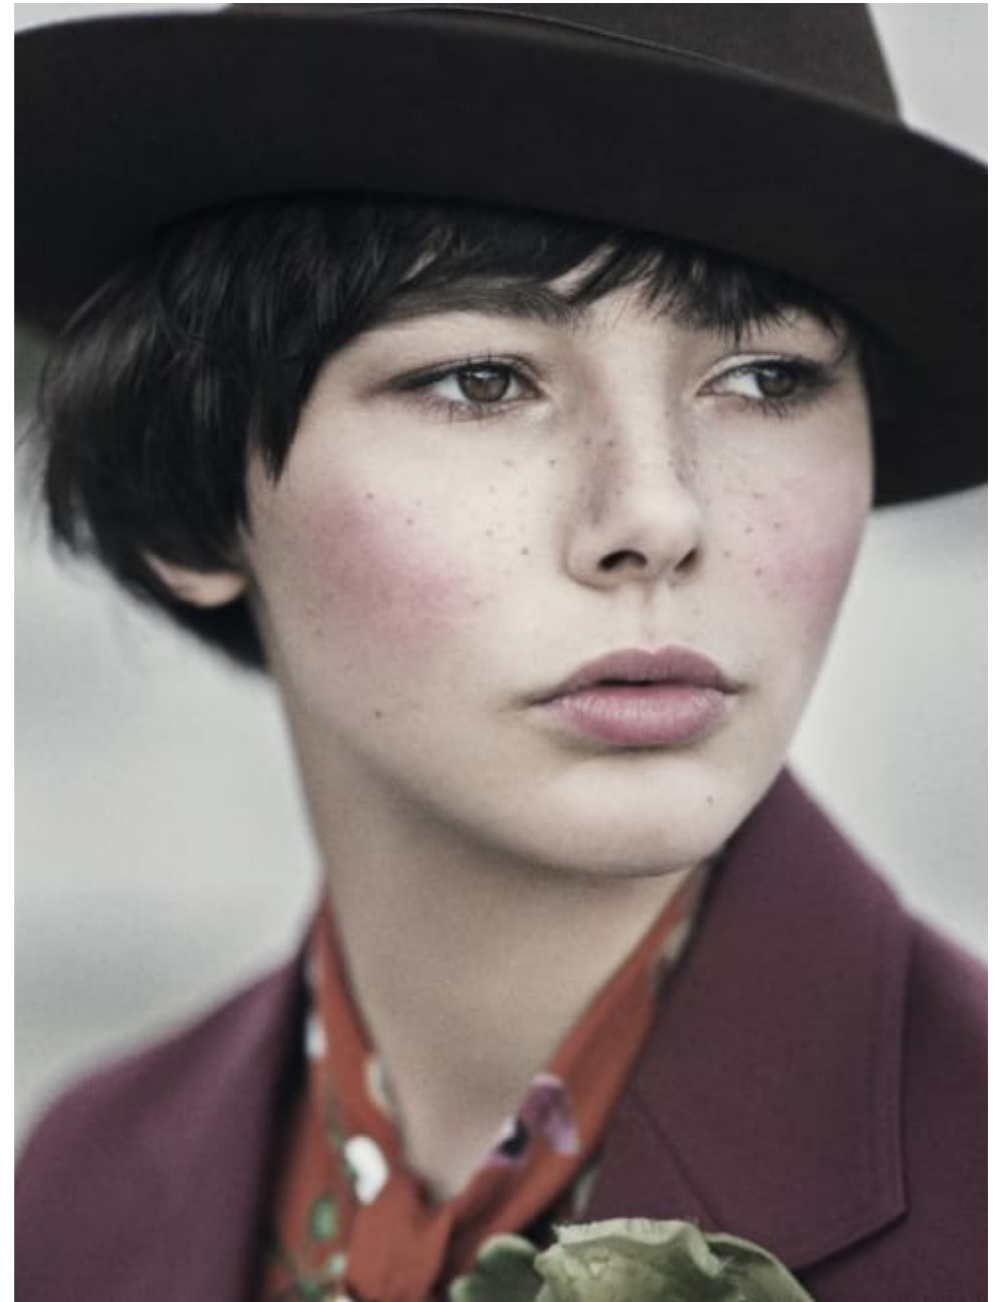

Carol Morley

Makeup | Mens Grooming | Kids | Kids - Hair & Makeup
Women's Fashion

**CAROLHAYES
MANAGEMENT**
CREATIVE ARTIST & STYLE MANAGEMENT

020 7482 1555

www.carolhayesmanagement.co.uk