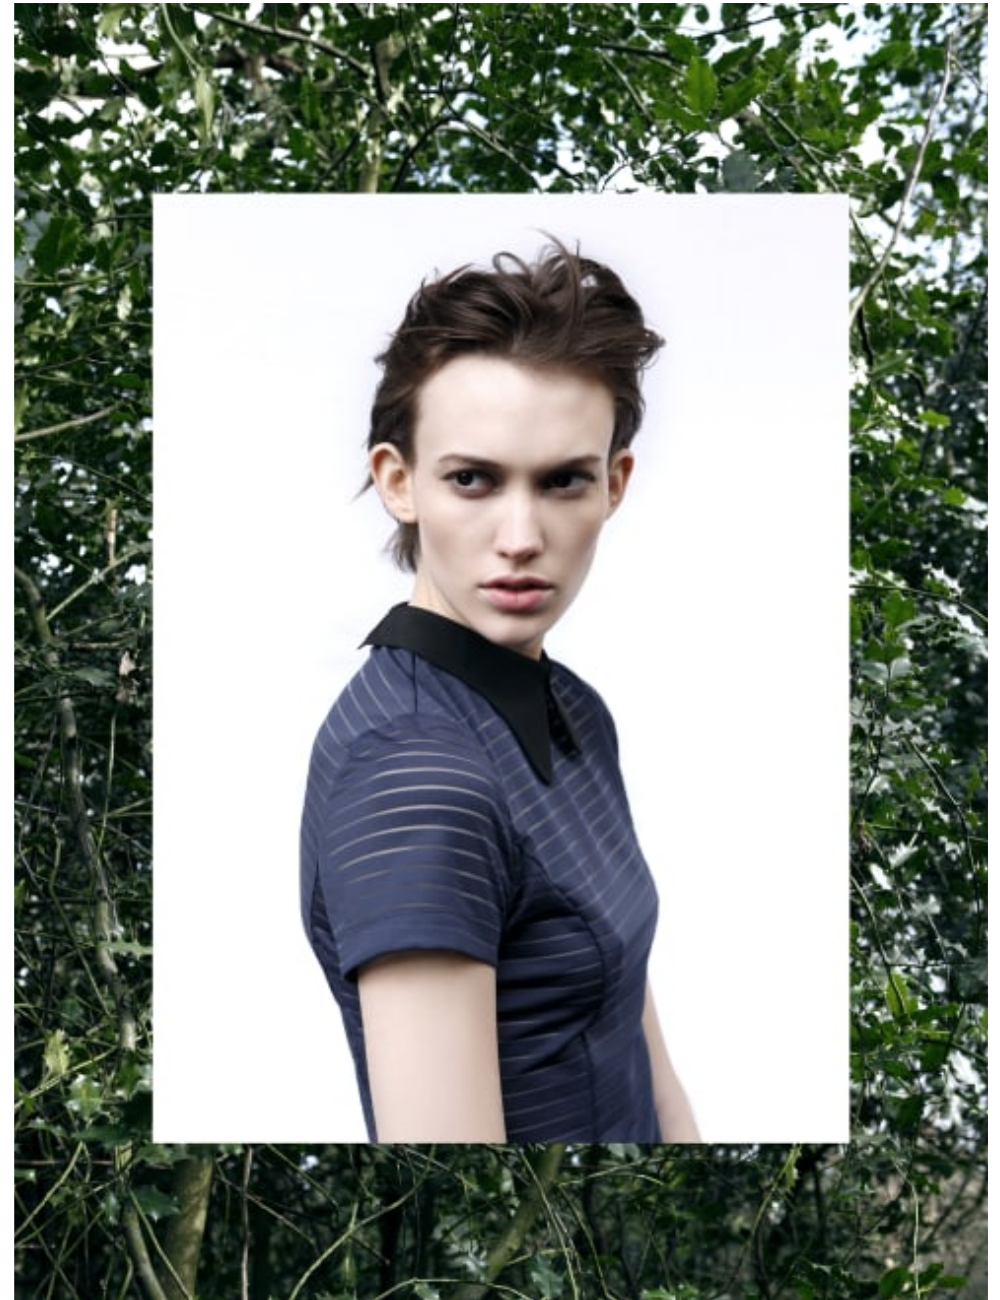

Carol Morley

Makeup | Mens Grooming | Kids | Kids - Hair & Makeup
Women's Fashion

**CAROLHAYES
MANAGEMENT**
CREATIVE ARTIST & STYLE MANAGEMENT

020 7482 1555
www.carolhayesmanagement.co.uk