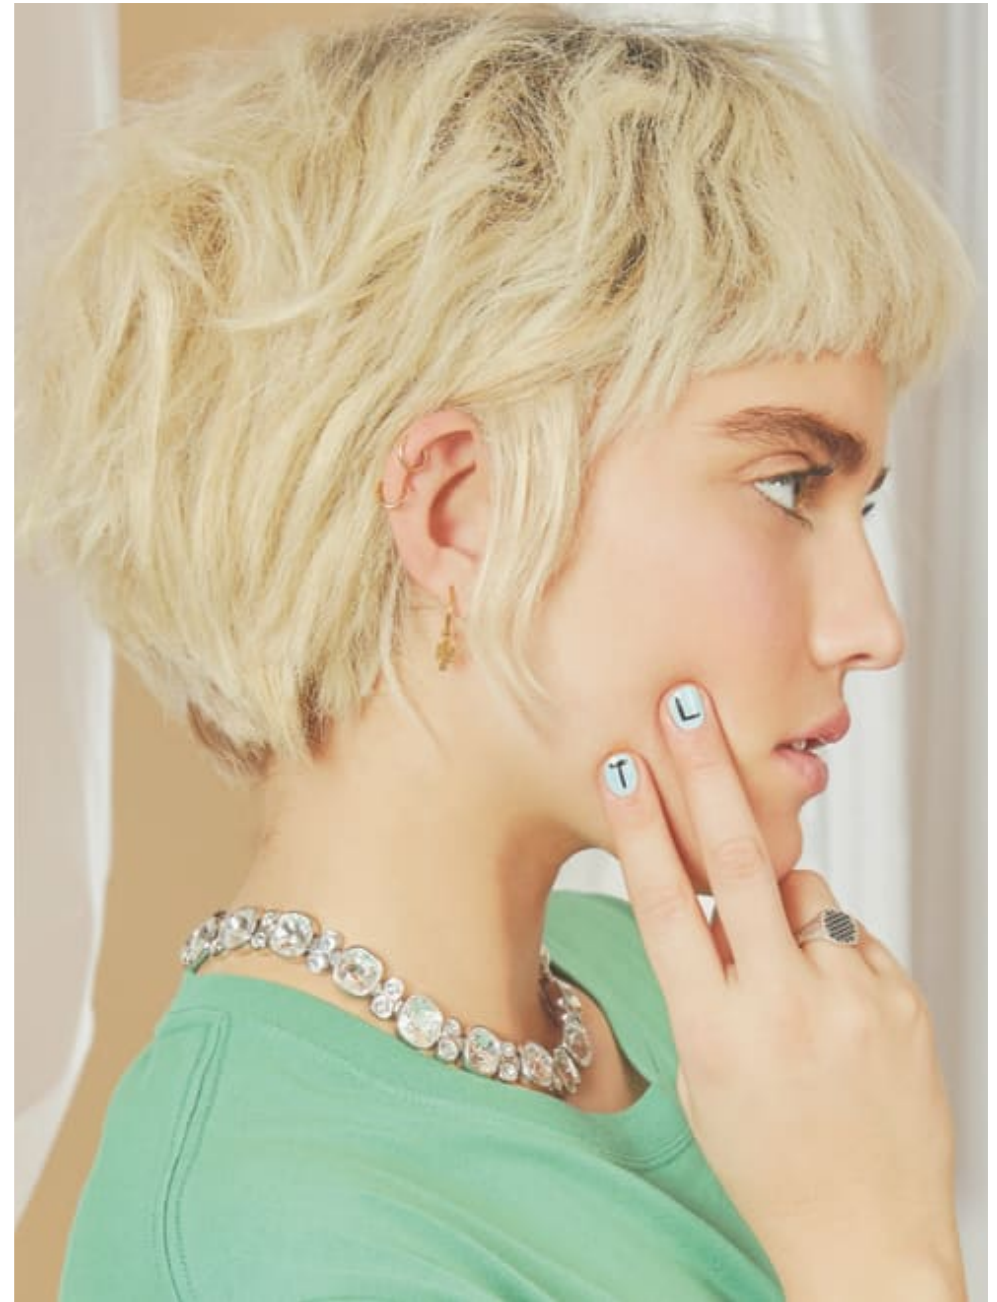

**CAROLHAYES
MANAGEMENT**
CREATIVE ARTIST & STYLE MANAGEMENT

020 7482 1555
www.carolhayesmanagement.co.uk