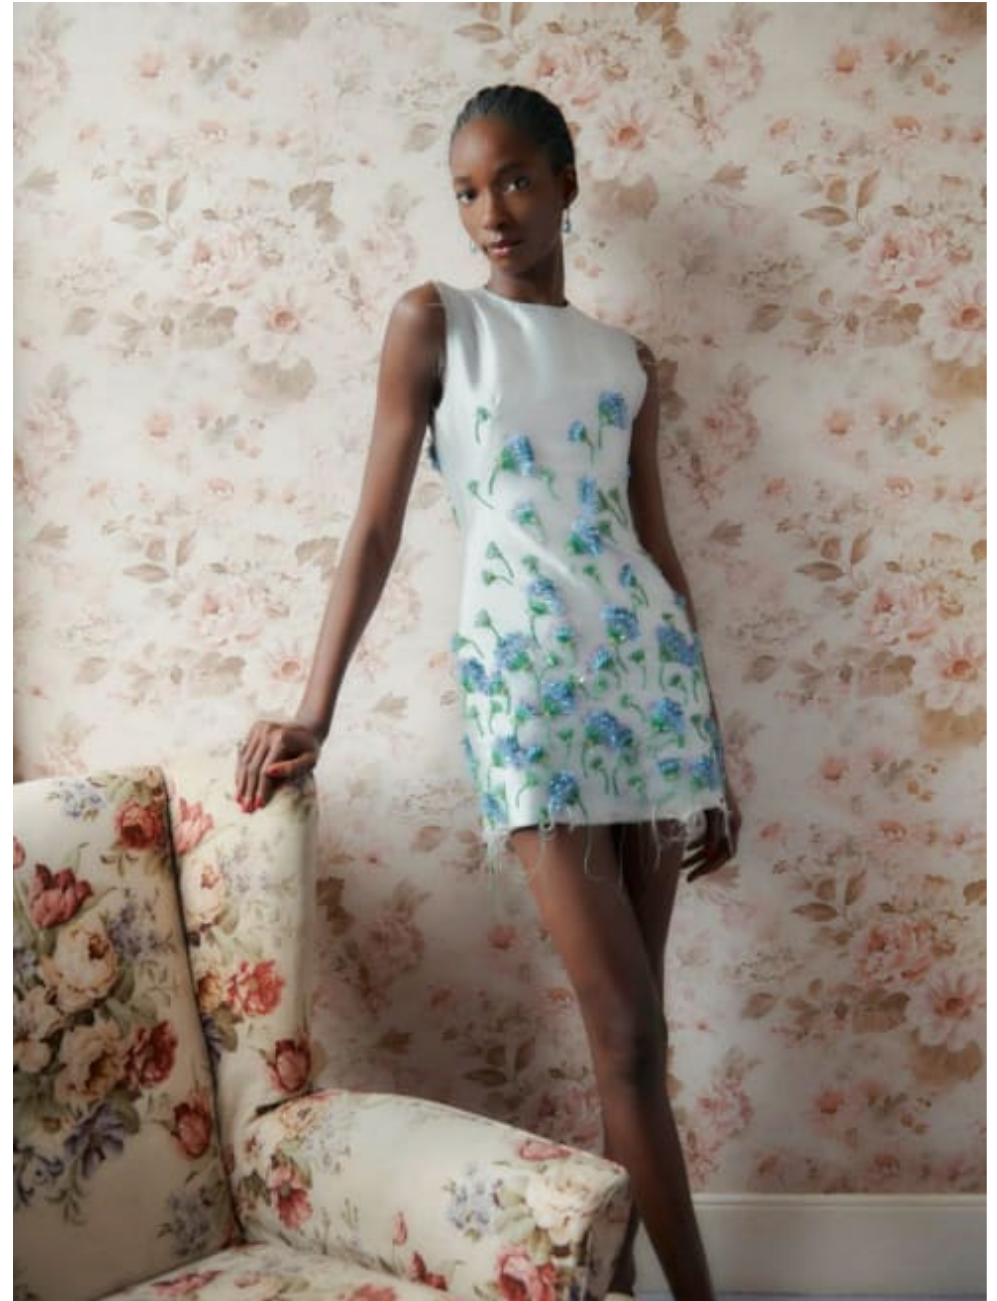

Carol Lopez Reid

Makeup

Fashion

Carol Lopez Reid
Makeup
Fashion

**CAROLHAYES
MANAGEMENT**
CREATIVE ARTIST & STYLE MANAGEMENT

020 7482 1555
www.carolhayesmanagement.co.uk

Carol Lopez Reid
Makeup
Fashion

**CAROLHAYES
MANAGEMENT**
CREATIVE ARTIST & STYLE MANAGEMENT