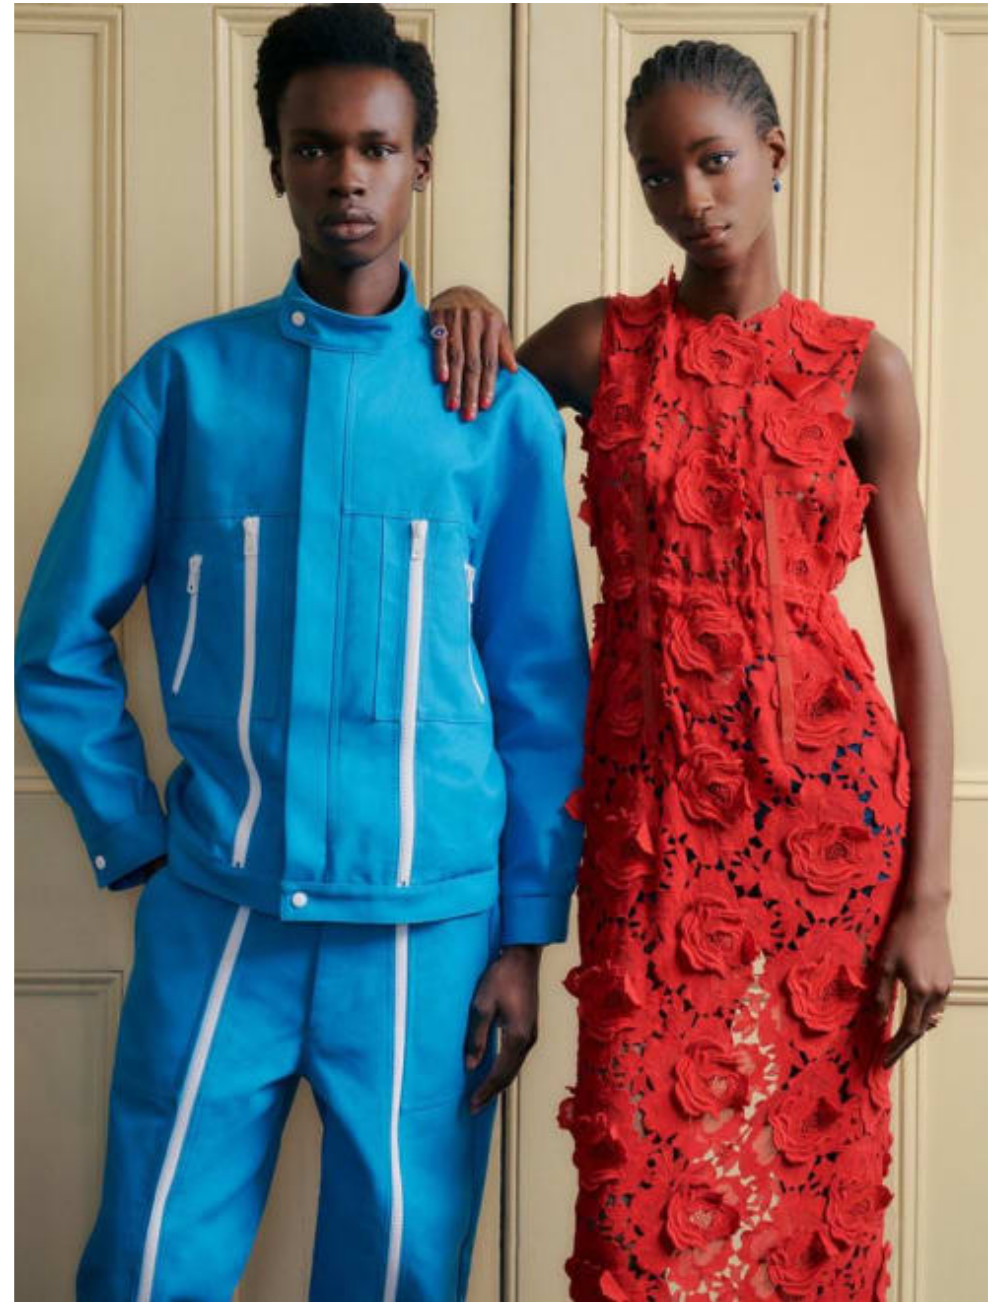

020 7482 1555
www.carolhayesmanagement.co.uk

Carol Lopez Reid
Makeup
Fashion

CAROLHAYES
MANAGEMENT
CREATIVE ARTIST & STYLE MANAGEMENT

020 7482 1555
www.carolhayesmanagement.co.uk

Carol Lopez Reid
Makeup
Fashion