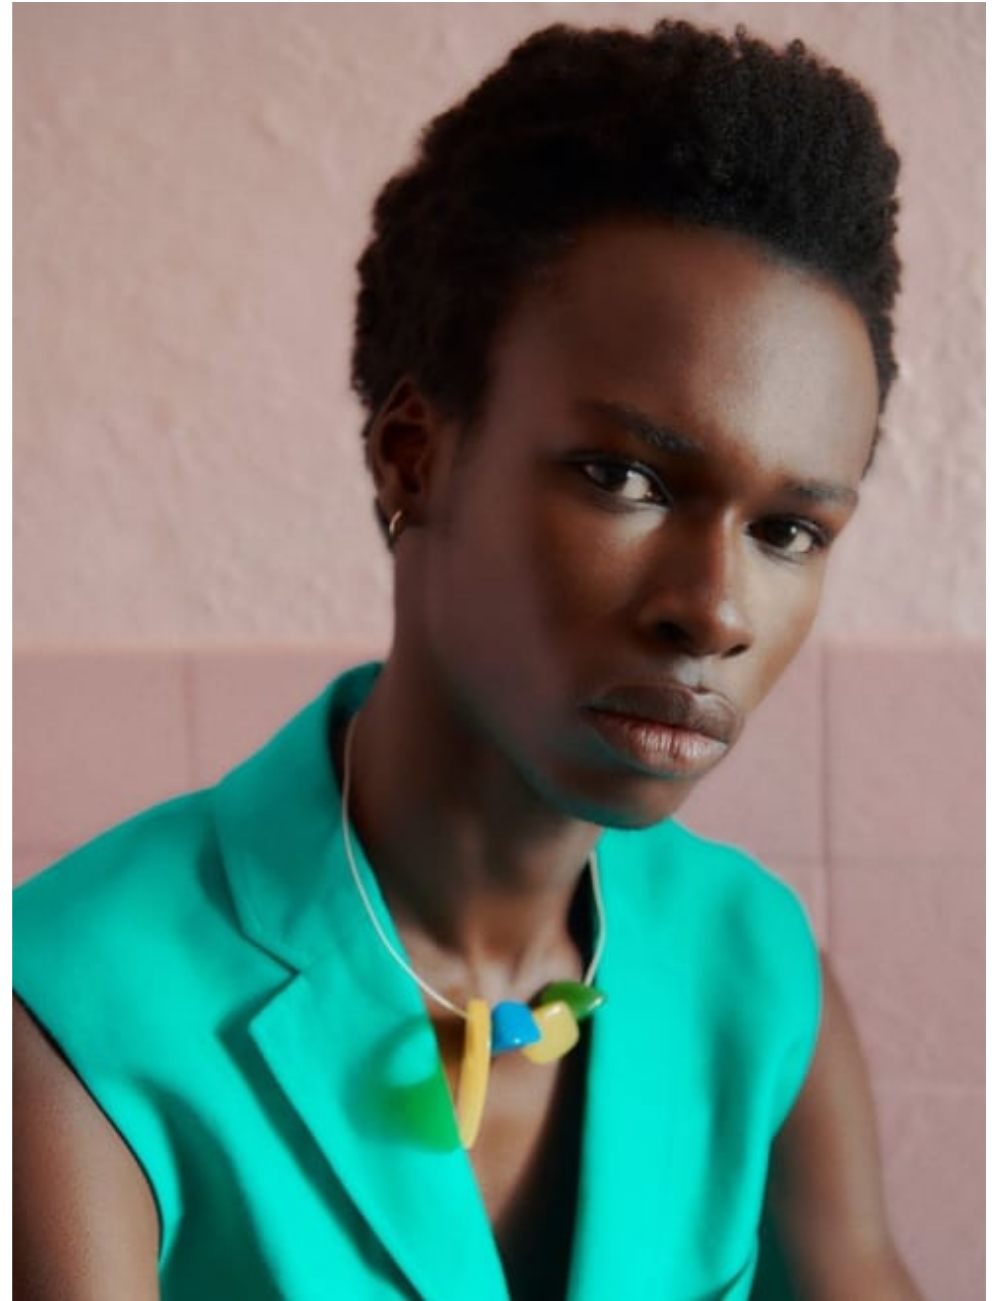

**CAROLHAYES
MANAGEMENT**
CREATIVE ARTIST & STYLE MANAGEMENT

020 7482 1555
www.carolhayesmanagement.co.uk