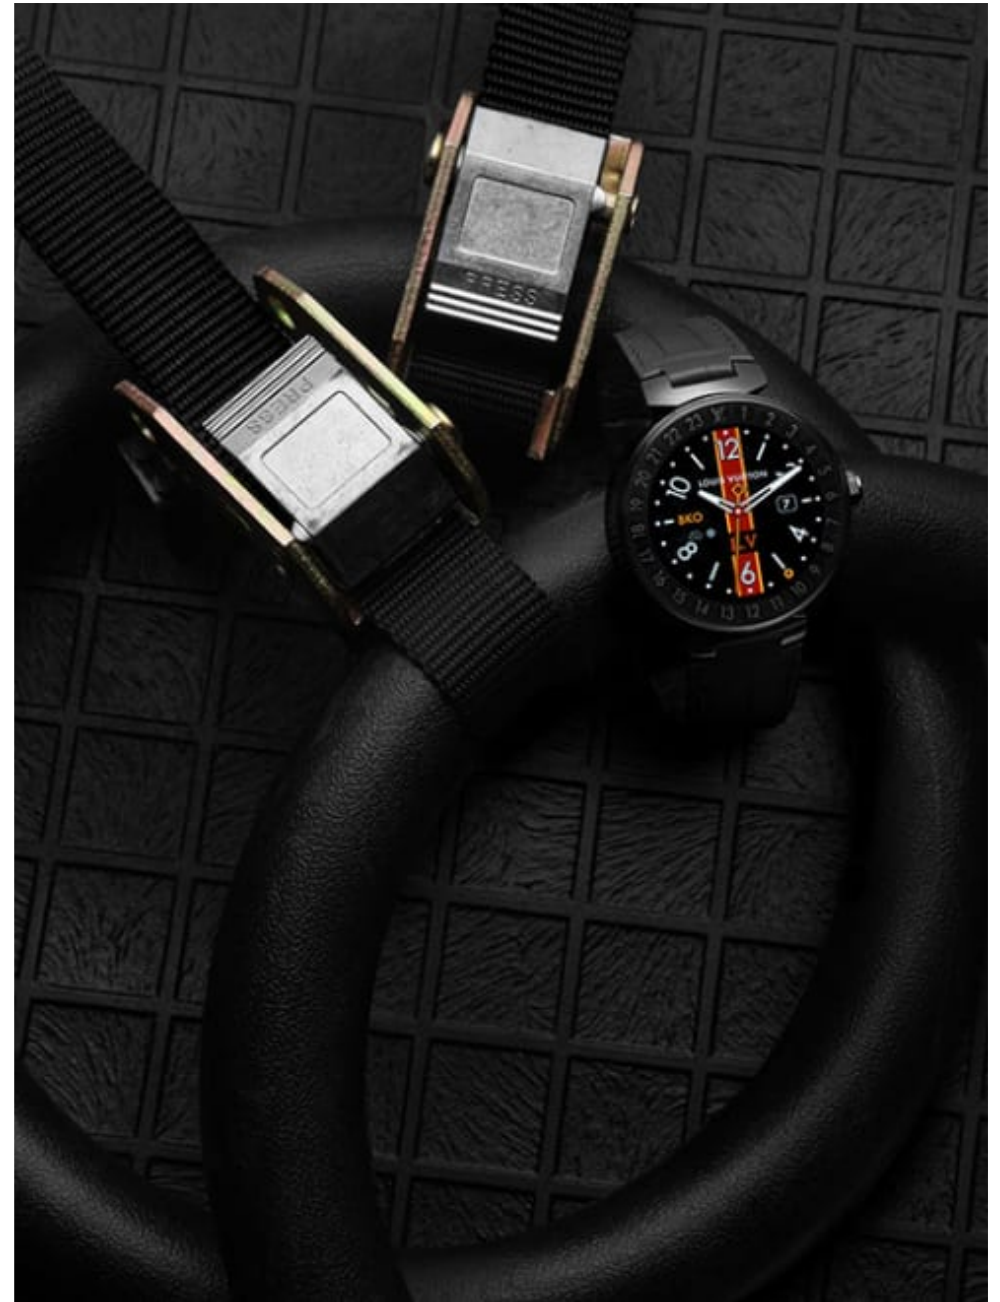

020 7482 1555
www.carolhayesmanagement.co.uk

Bettina Vetter
Still Life
Watches

CAROLHAYES
MANAGEMENT
CREATIVE ARTIST & STYLE MANAGEMENT

Bettina Vetter
Still Life
Watches

CAROLHAYES
MANAGEMENT
CREATIVE ARTIST & STYLE MANAGEMENT