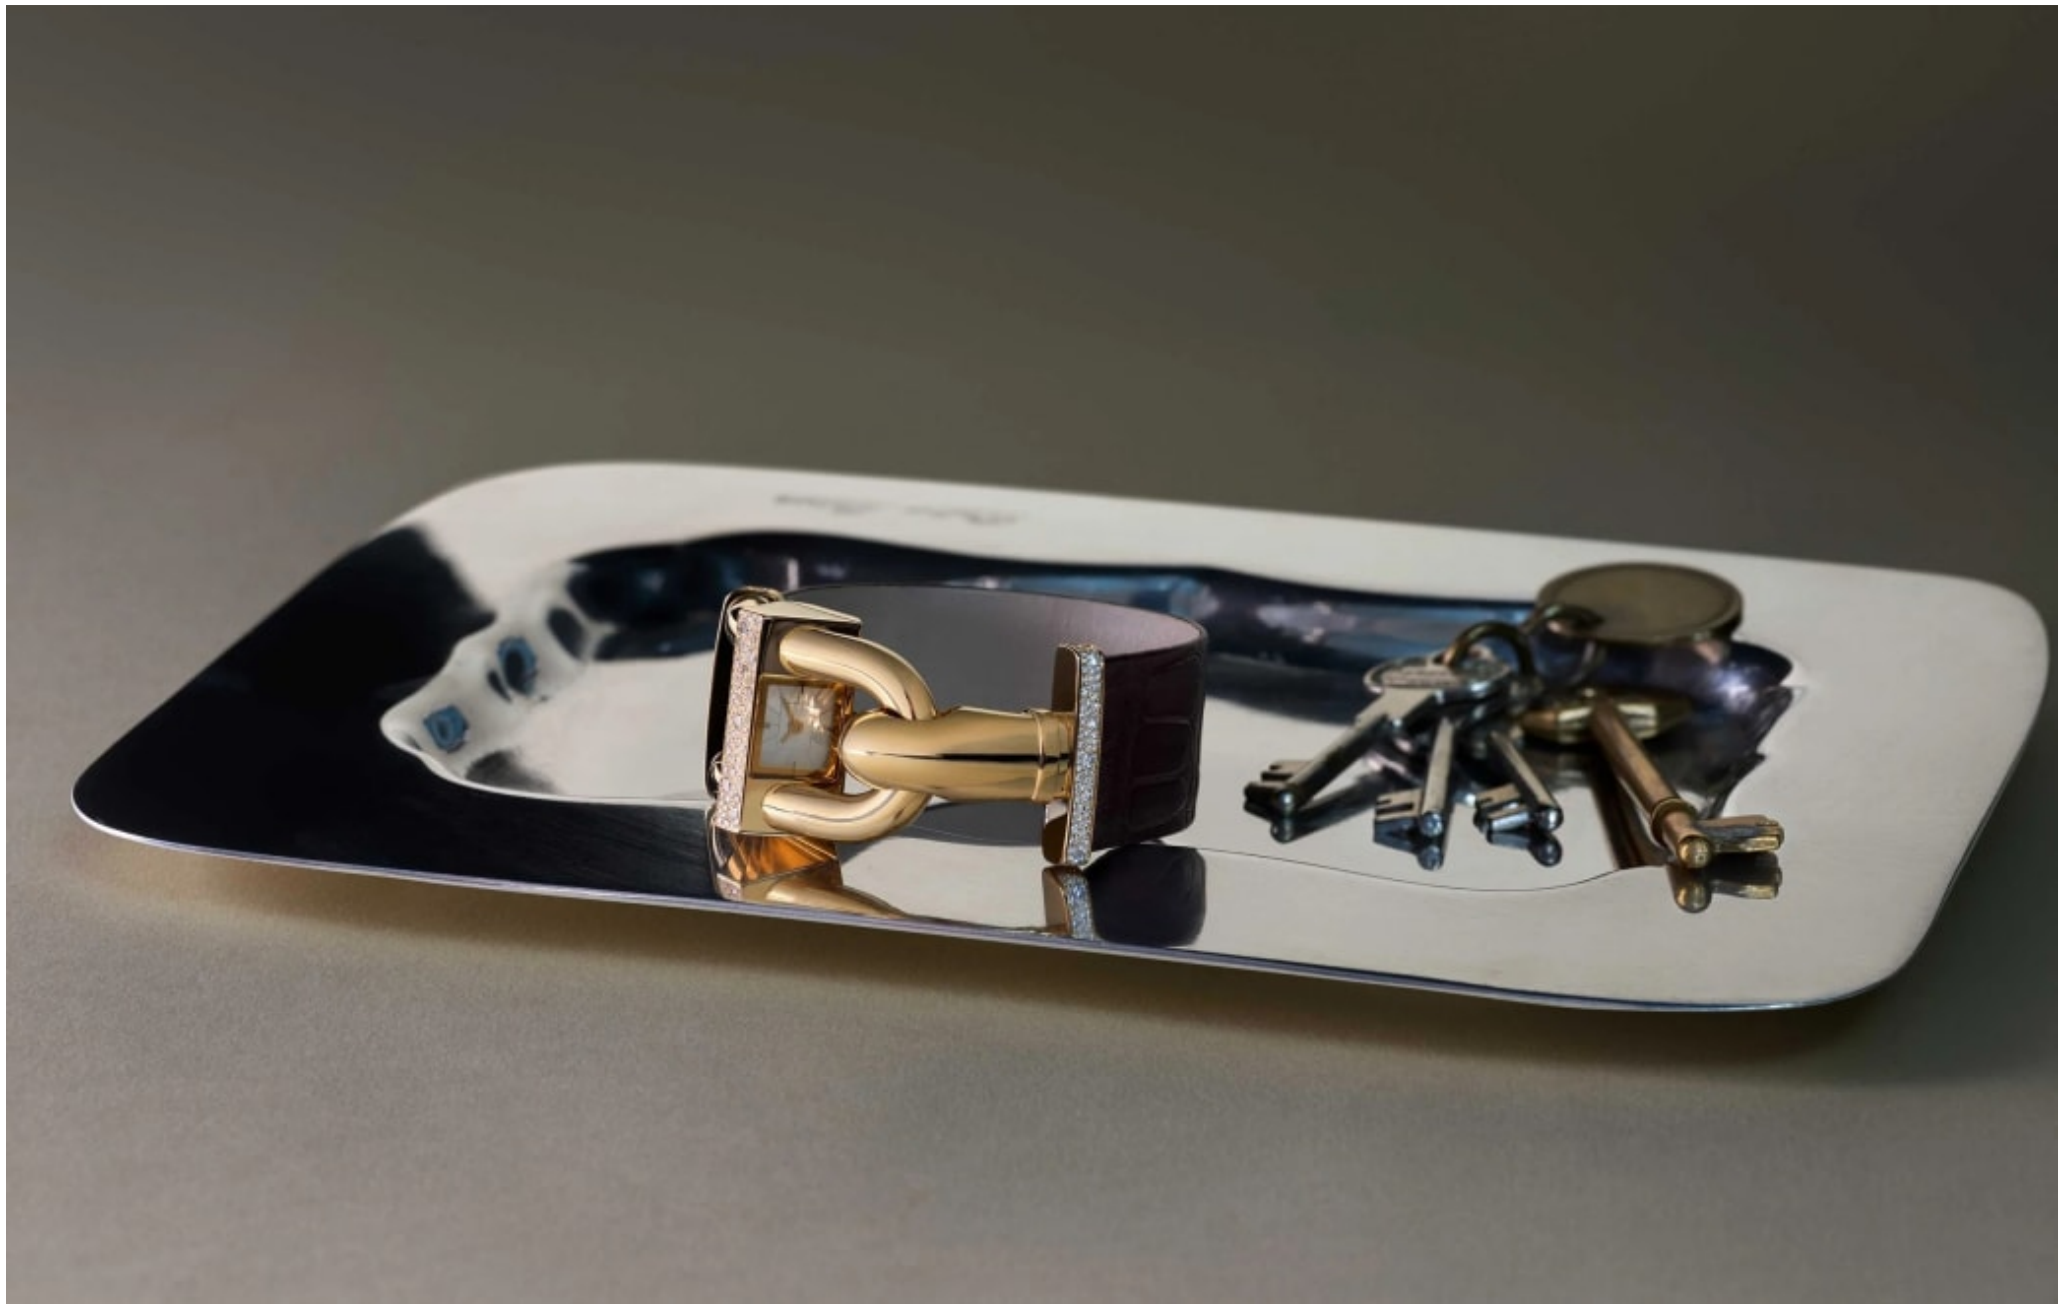

www.carolhayesmanagement.co.uk

Bettina Vetter

Still Life
Watches

**CAROLHAYES
MANAGEMENT**
CREATIVE ARTIST & STYLE MANAGEMENT

020 7482 1555
www.carolhayesmanagement.co.uk

Bettina Vetter
Still Life
Watches

Bettina Vetter
Still Life
Watches