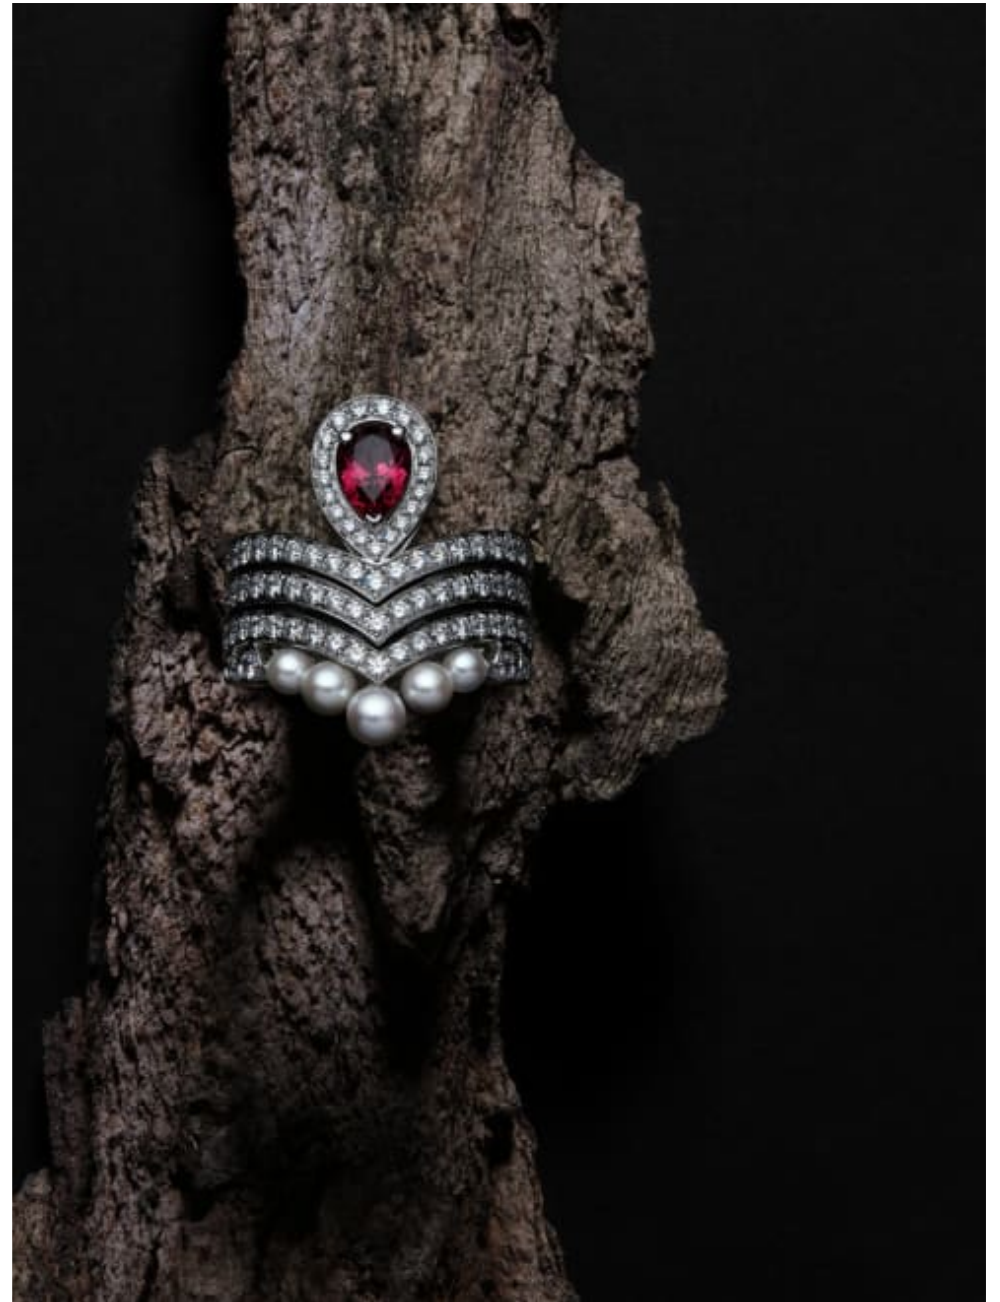

020 7482 1555
www.carolhayesmanagement.co.uk

Bettina Vetter

Still Life
Jewellery

**CAROLHAYES
MANAGEMENT**
CREATIVE ARTIST & STYLE MANAGEMENT

020 7482 1555

www.carolhayesmanagement.co.uk

Bettina Vetter
Still Life
Jewellery