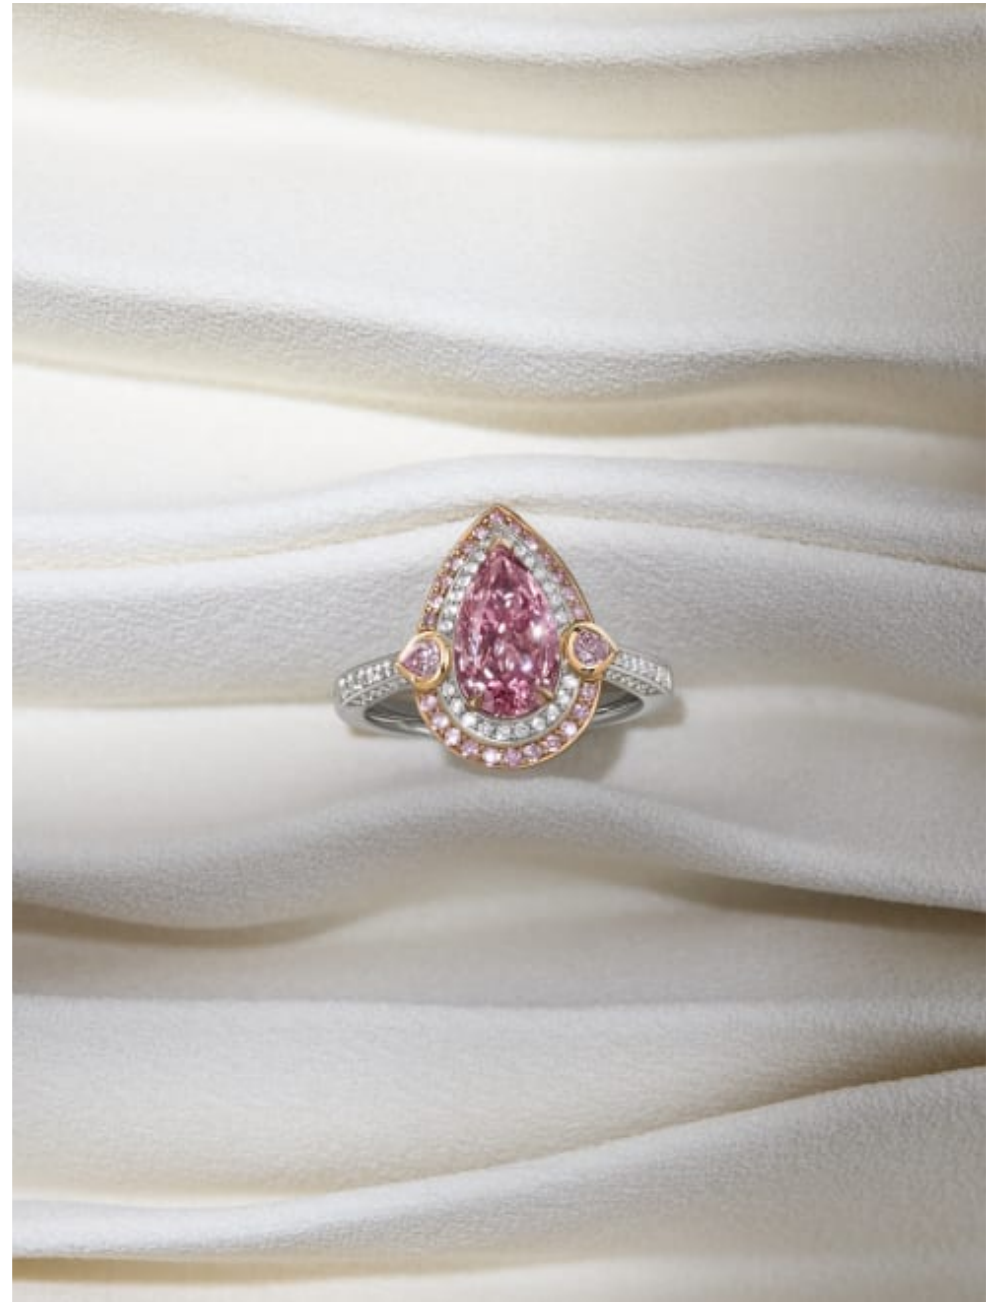

**CAROLHAYES
MANAGEMENT**
CREATIVE ARTIST & STYLE MANAGEMENT

020 7482 1555
www.carolhayesmanagement.co.uk