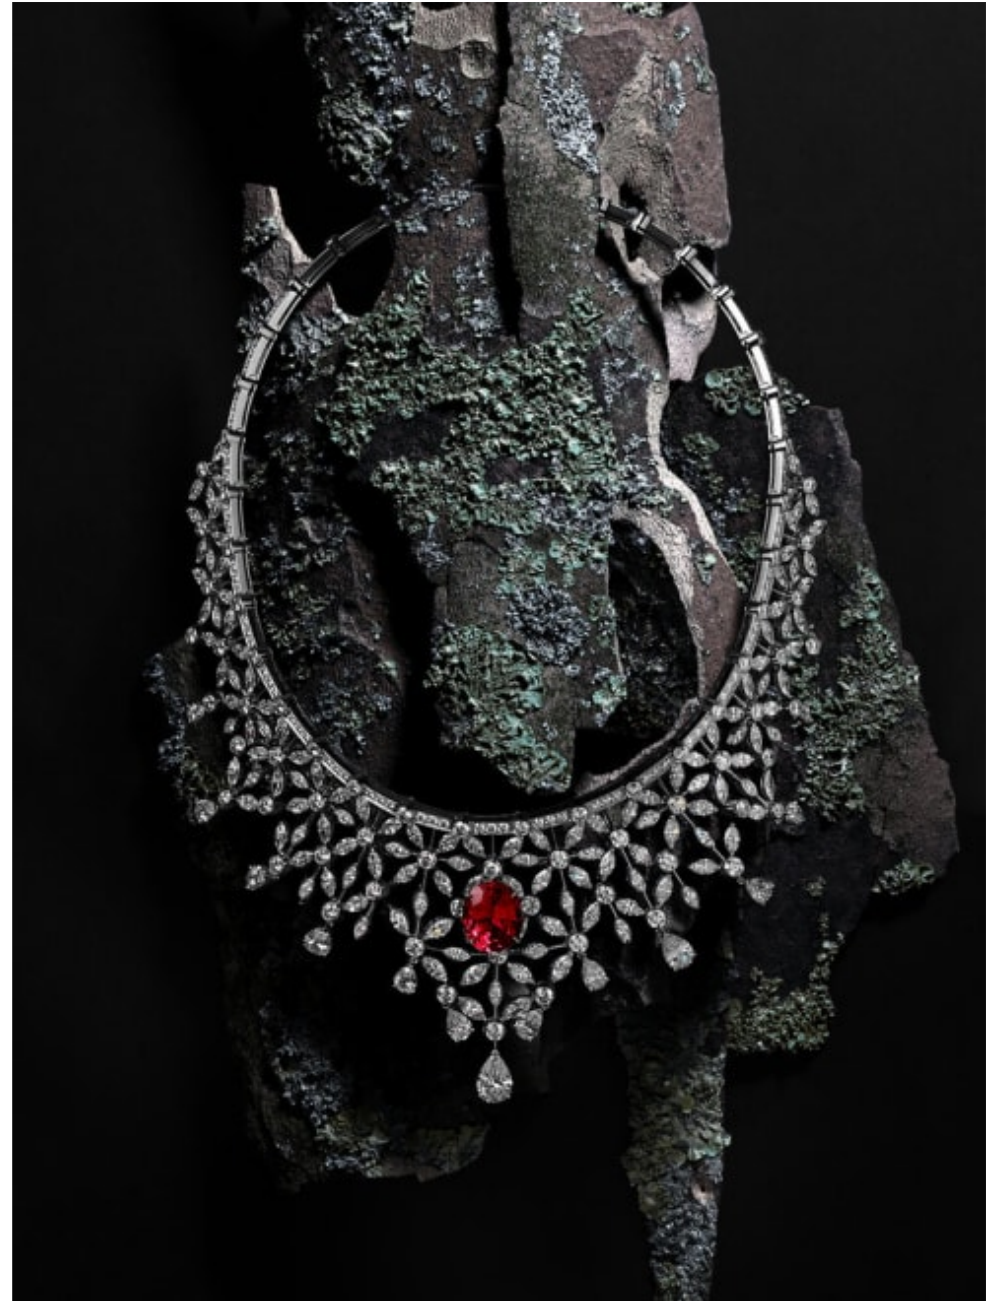

CAROLHAYES
MANAGEMENT
CREATIVE ARTIST & STYLE MANAGEMENT

020 7482 1555
www.carolhayesmanagement.co.uk