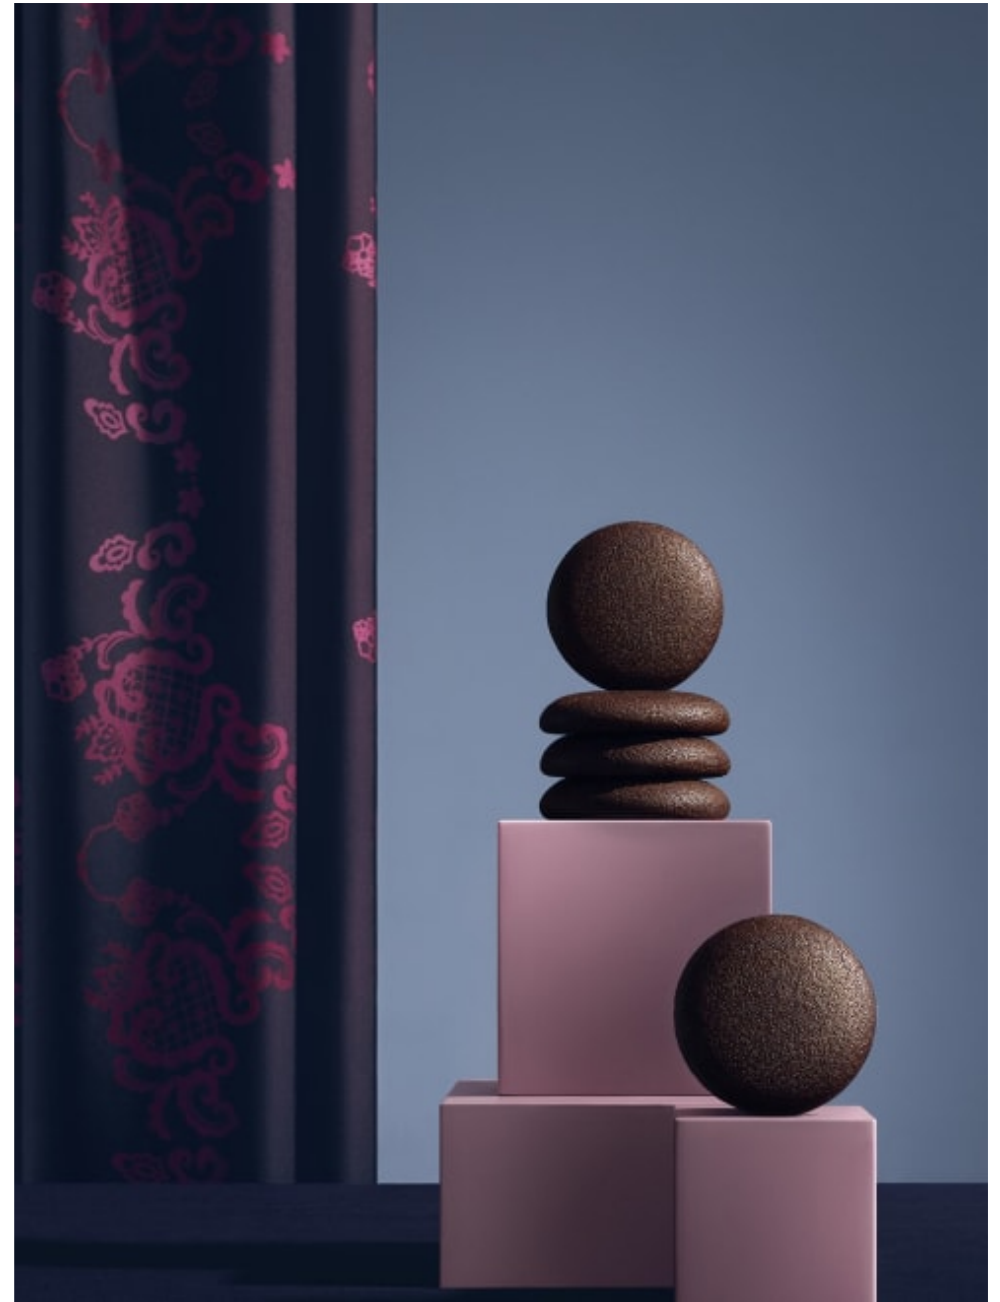

**CAROLHAYES
MANAGEMENT**
CREATIVE ARTIST & STYLE MANAGEMENT

020 7482 1555
www.carolhayesmanagement.co.uk