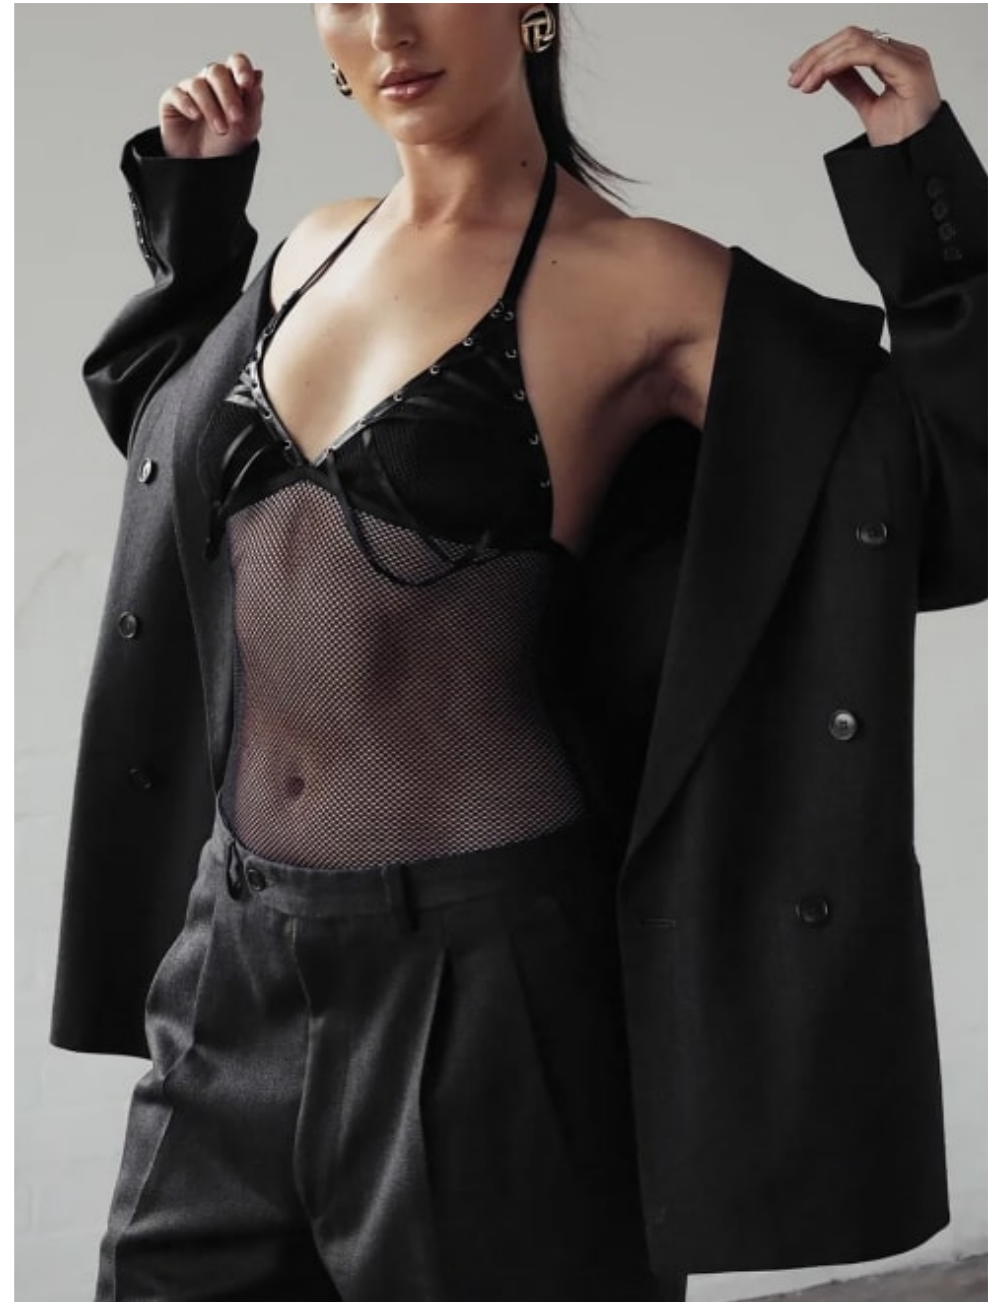

Annie Grace
New Talent
Portfolio

CAROLHAYES
MANAGEMENT
CREATIVE ARTIST & STYLE MANAGEMENT

020 7482 1555
www.carolhayesmanagement.co.uk