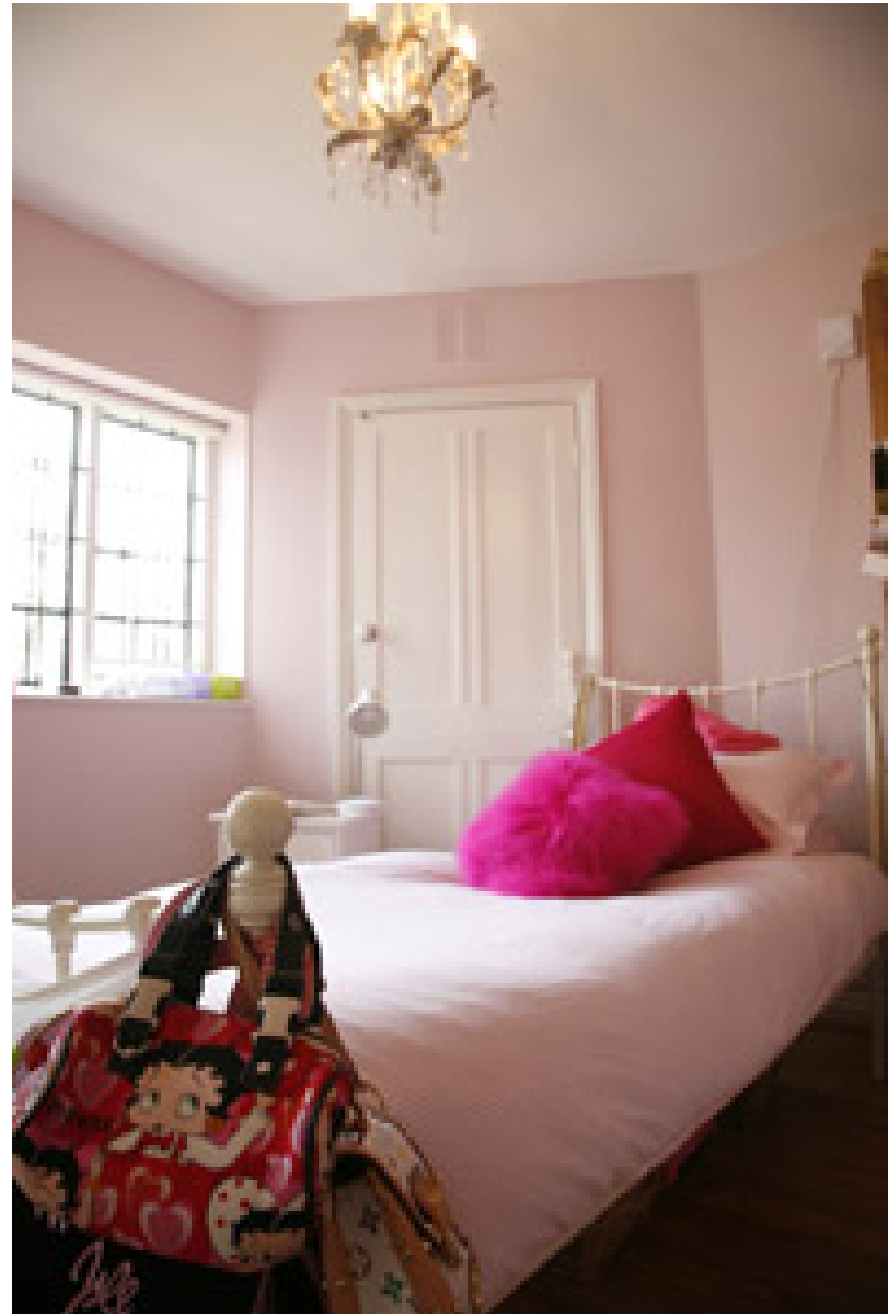

Bigwood House NW11

A beautifully traditional English house with a large open plan kitchen, traditional décor throughout and an amazing treehouse. Ideal for lifestyle, homewares or children's wear shoots.

020 7482 1555

www.carolhayesmanagement.co.uk